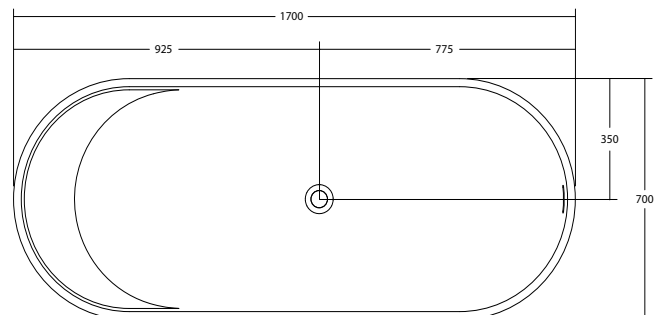

## SPECIFICATIONS

Finishes:

Matt White

Softskin Finish:

Available, refer to Softskin Finishes document

Dimensions:

1700mm x 700mm x 600mm

Material:

Solid surface

Overflow:

Yes

Waste Size:

40mm

Waste Supplied:

Yes - white solid surface cap

Weight:

313kg

Bowl Capacity:

313L

Dimensions are shown in millimetres. Due to the handcrafted nature of Omvivo products measurements are subject to a +/- 5mm manufacturing tolerance.