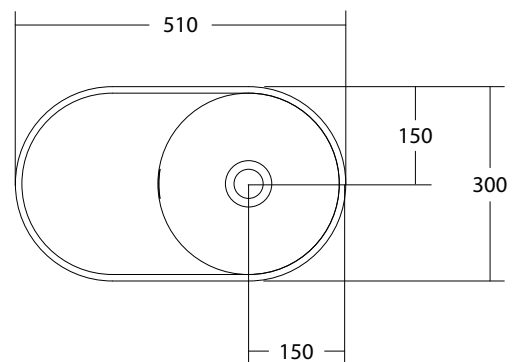

### Dimensions:

510mm x 300mm x 110mm

### Waste Size:

32mm

### Waste Supplied:

Yes - 32/40mm - with chrome pop-up waste (white solid surface cap option available)

### Bowl Capacity:

2.5L

Dimensions are shown in millimetres. Due to the handcrafted nature of Omvivo products measurements are subject to a +/- 5mm manufacturing tolerance.