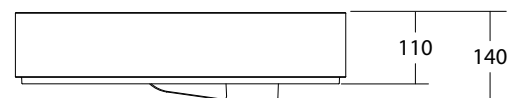

### Dimensions:

510mm x 300mm x 110mm

### Bowl Capacity:

2.5L

Dimensions are shown in millimetres. Due to the handcrafted nature of Omvivo products measurements are subject to a +/- 5mm manufacturing tolerance.