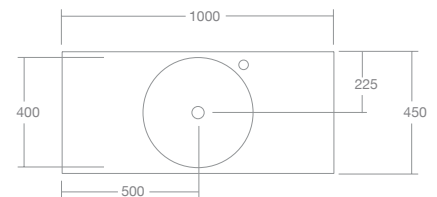

Dimensions: W1000mm x D450mm x H500mm

Weight: 55kg (Cabinet only)

Material: Laminate & Thermofoil

Handle options:

Knurled Bar Handle

Satin Brass

Brushed Nickel

Matt Black

Polished Chrome

Top View - Centre Bowl

Top View - Left Hand Bowl

Front View

----- Cut out for back panel

Dimensions are shown in millimetres. Due to the handcrafted nature of Omvivo products measurements are subject to a +/- 5mm manufacturing tolerance.