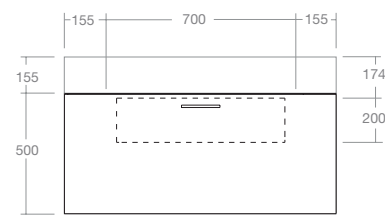

Dimensions: W1000mm x D450mm x H500mm

Weight: 55kg (Cabinet only)

Material: Laminate & Thermofoil

Handle options:

Knurled Bar Handle

Satin Brass

Brushed Nickel

Matt Black

Polished Chrome

Top View - Centre Bowl

Top View - Left Hand Bowl

Front View

----- Cut out for back panel

Dimensions are shown in millimetres. Due to the handcrafted nature of Omvivo products measurements are subject to a +/- 5mm manufacturing tolerance.