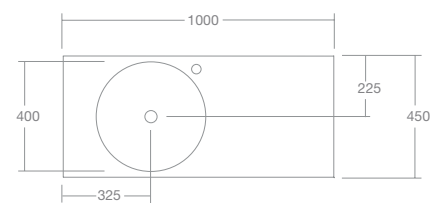

Dimensions: W1000mm x D450mm x H500mm

Weight: 55kg (Cabinet only)

Material: Laminate & Thermofoil

Handle options:

Knurled Bar Handle

Satin Brass

Brushed Nickel

Matt Black

Polished Chrome

Top View - Centre Bowl

Top View - Left Hand Bowl

Front View

----- Cut out for back panel

Dimensions are shown in millimetres. Due to the handcrafted nature of Omvivo products measurements are subject to a +/- 5mm manufacturing tolerance.