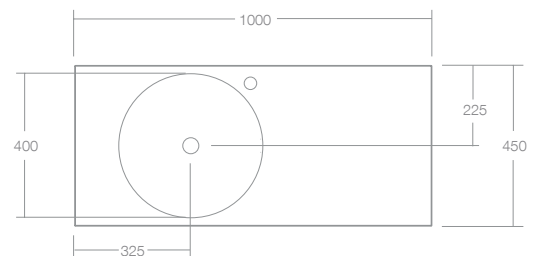

Matt Solid Surface

Overflow:

Yes

Orientation:

Left hand bowl or Right hand bowl

Tap Holes:

0 or 1, Right hand tap hole for both orientations

Waste Size:

32mm

Waste Supplied:

Yes - 32/40mm - with chrome pop-up waste, white solid surface cap option available

Weight:

25kg

Bowl Capacity:

8L

Top View

Front View

Dimensions are shown in millimetres. Due to the handcrafted nature of Omvivo products measurements are subject to a +/- 5mm manufacturing tolerance.