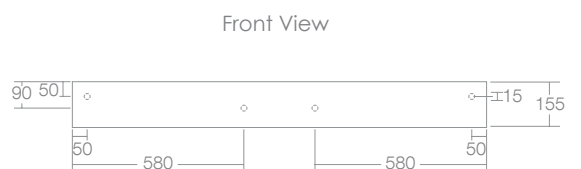

SPECIFICATIONS

Finishes:

Matt White

Softskin Finish: Available, refer to Softskin Finishes document

Dimensions: 1400mm x 450mm x 155mm

Material: Matt Solid Surface

Overflow: Yes

Orientation: Double bowl

Tap Holes: 0 or 2, Left hand bowl left hand tap hole
Right hand bowl right hand tap hole

Waste Size: 32mm

Waste Supplied: Yes - 32/40mm - with chrome pop-up waste, white solid surface cap option available

Weight: 35kg

Bowl Capacity: 8L x 2

Dimensions are shown in millimetres. Due to the handcrafted nature of Omvivo products measurements are subject to a +/- 5mm manufacturing tolerance.