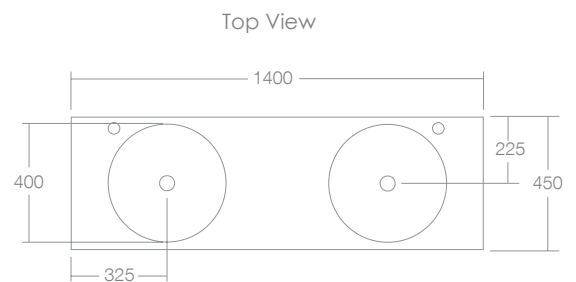

SPECIFICATIONS

Finishes:

Matt White

Softskin Finish: Available, refer to Softskin Finishes document

Dimensions: 1400mm x 450mm x 155mm

Material: Matt Solid Surface

Overflow: Yes

Orientation: Double bowl

Tap Holes: 0 or 2, Left hand bowl left hand tap hole
Right hand bowl right hand tap hole

Waste Size: 32mm

Waste Supplied: Yes - 32/40mm - with chrome pop-up waste, white solid surface cap option available

Weight: 35kg

Bowl Capacity: 8L x 2

Dimensions are shown in millimetres. Due to the handcrafted nature of Omvivo products measurements are subject to a +/- 5mm manufacturing tolerance.