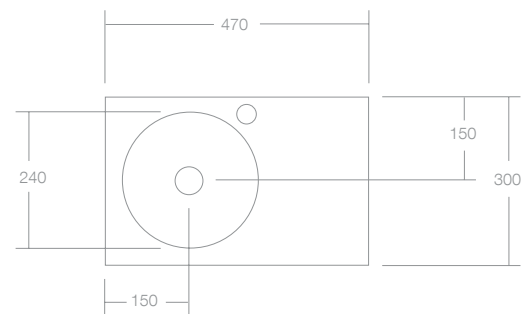

##### Finishes:

Matt White

Softskin Finish: Available, refer to Softskin Finishes document

Dimensions: 470mm x 300mm x 115mm

Material: Matt Solid Surface

Overflow: Yes

Orientation: Left hand bowl or Right hand bowl

Tap Holes: 0 or 1, Left hand bowl right hand tap hole  
Right hand bowl left hand tap hole

Waste Size: 32mm

Waste Supplied: Yes - 32/40mm - with chrome pop-up waste, white solid surface cap option available

Weight: 7kg

Bowl Capacity: 1.5L

Top View

Front View

Dimensions are shown in millimetres. Due to the handcrafted nature of Omvivo products measurements are subject to a +/- 5mm manufacturing tolerance.