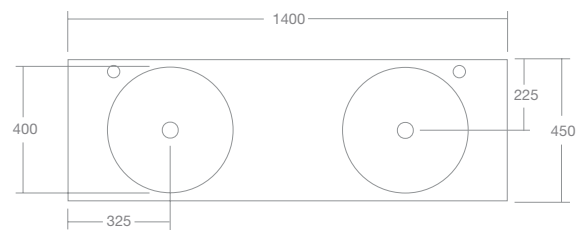

Dimensions: W1400mm x D450mm x H350mm

Weight: 58kg (Cabinet only)

Material: Laminate & Thermofoil

Handle options:

Knurled Bar Handle

Brushed Gold

Brushed Nickel

Matt Black

Polished Chrome

Top View

Front View

----- Cut out for back panel

Dimensions are shown in millimetres. Due to the handcrafted nature of Omvivo products measurements are subject to a +/- 5mm manufacturing tolerance.