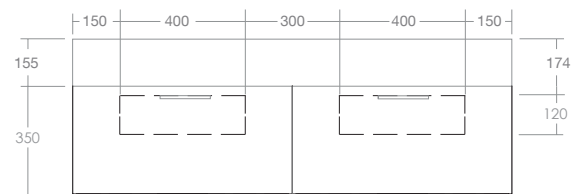

Dimensions: W1400mm x D450mm x H350mm

Weight: 58kg (Cabinet only)

Material: Laminate & Thermofoil

Handle options:

Knurled Bar Handle

Brushed Gold

Brushed Nickel

Matt Black

Polished Chrome

Top View

Front View

----- Cut out for back panel

Dimensions are shown in millimetres. Due to the handcrafted nature of Omvivo products measurements are subject to a +/- 5mm manufacturing tolerance.