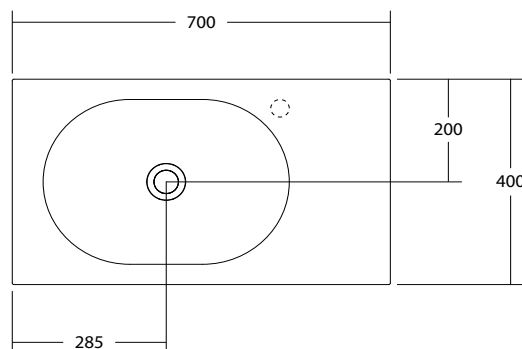

SPECIFICATIONS

Finishes:

Matt White

Softskin Finish: Available, refer to Softskin Finishes document

Dimensions: 700mm x 400mm x 133mm

Designer: Omvivo with Hecker Guthrie

Material: Solid surface

Overflow: Yes

Tap Holes: 0 or 1 (Right hand tap hole)

Waste Size: 32mm

Waste Supplied: Yes - 32/40mm - with chrome pop-up waste (white solid surface cap option available)

Weight: 13.6kg

Bowl Capacity: 7.4L

Dimensions are shown in millimetres. Due to the handcrafted nature of Omvivo products measurements are subject to a +/- 5mm manufacturing tolerance.