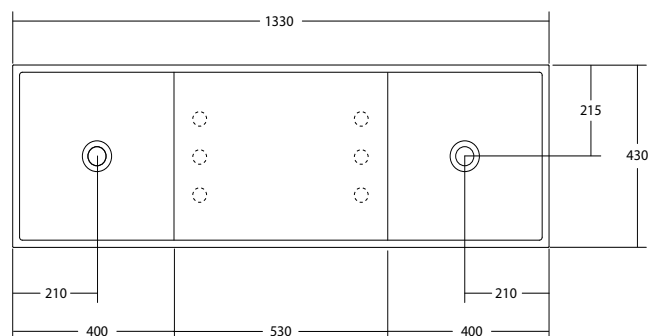

SPECIFICATIONS

Finishes:

Matt White

Softskin Finish:

Available refer to Softskin Finishes document

Dimensions:

1330mm x 430mm x 175mm

Designer:

32mm

Waste Supplied:

Yes - 32/40mm - with chrome pop-up waste (white solid surface cap option available)

Weight:

37.7kg

Bowl Capacity:

7.2L x 2

Dimensions are shown in millimetres. Due to the handcrafted nature of Omvivo products measurements are subject to a +/- 5mm manufacturing tolerance.