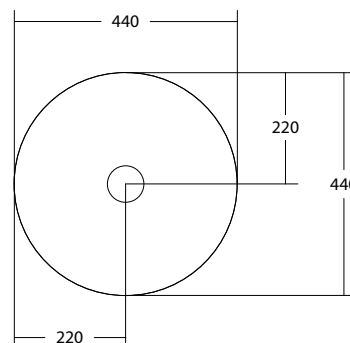

SPECIFICATIONS

Finishes:

Matt White

Softskin Finish:

Available, refer to Softskin Finishes document

Dimensions:

440mm x 76mm (basin), 850mm H Pedestal

Material:

Solid surface

Overflow:

Yes

Tap Holes:

0

Waste Size:

32mm

Waste Supplied:

Yes - 32/40mm - with chrome pop-up waste (white solid surface cap option available)

Weight:

7.2kg (Mono) 48.8kg (Pedestal complete)

Bowl Capacity:

2.2L

Dimensions are shown in millimetres. Due to the handcrafted nature of Omvivo products measurements are subject to a +/- 5mm manufacturing tolerance.