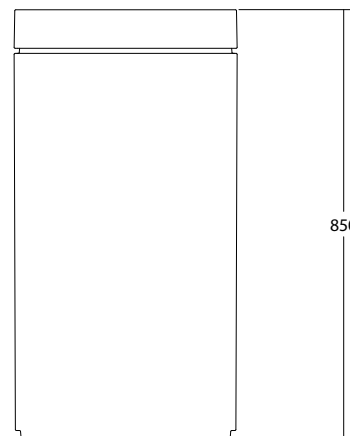

SPECIFICATIONS

Finishes:

Matt White

Softskin Finish:

Available, refer to Softskin Finishes document

Dimensions:

440mm x 76mm (basin), 850mm H Pedestal

Material:

Solid surface

Overflow:

Yes

Tap Holes:

0

Waste Size:

32mm

Waste Supplied:

Yes - 32/40mm - with chrome pop-up waste (white solid surface cap option available)

Weight:

7.2kg (Mono) 48.8kg (Pedestal complete)

Bowl Capacity:

2.2L

Dimensions are shown in millimetres. Due to the handcrafted nature of Omvivo products measurements are subject to a +/- 5mm manufacturing tolerance.