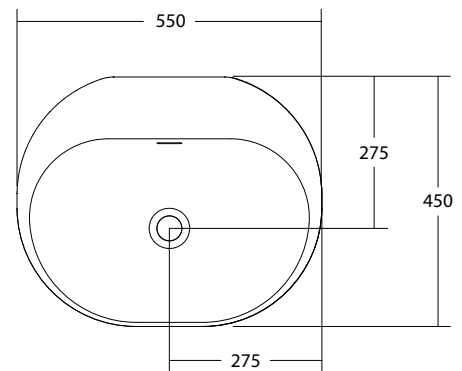

Lilli 550 can be wall mounted as well as installed onto a bench top. It can be ordered with or without tap holes. It is supplied with a polished chrome pop up plug and waste and wall mounting kit.

SPECIFICATIONS

Finishes:	 Matt White
Softskin Finish:	Available, refer to Softskin Finishes document
Dimensions:	550mm x 450mm x 150mm
Designer:	Omvivo with Hecker Guthrie
Material:	Solid surface
Overflow:	Yes
Tap Holes:	0 or 1
Waste Size:	32mm
Waste Supplied:	Yes - 32/40mm - with chrome pop-up waste (white solid surface cap option available)
Weight:	16.1kg
Bowl Capacity:	7.9L

Dimensions are shown in millimetres. Due to the handcrafted nature of Omvivo products measurements are subject to a +/- 5mm manufacturing tolerance.