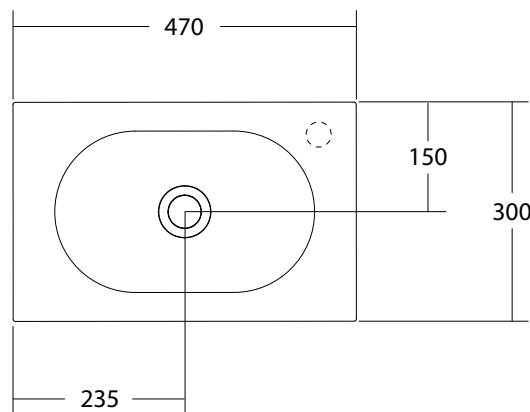

SPECIFICATIONS

Finishes:

Matt White

Softskin Finish: Available, refer to Softskin Finishes document

Dimensions: 470mm x 300mm x 133mm

Designer: Omvivo with Hecker Guthrie

Material: Solid surface

Overflow: Yes

Tap Holes: 0 or 1 (Right hand tap hole)

Waste Size: 32mm

Waste Supplied: Yes - 32/40mm - with chrome pop-up waste (white solid surface cap option available)

Weight: 8.1kg

Bowl Capacity: 3.8L

Dimensions are shown in millimetres. Due to the handcrafted nature of Omvivo products measurements are subject to a +/- 5mm manufacturing tolerance.