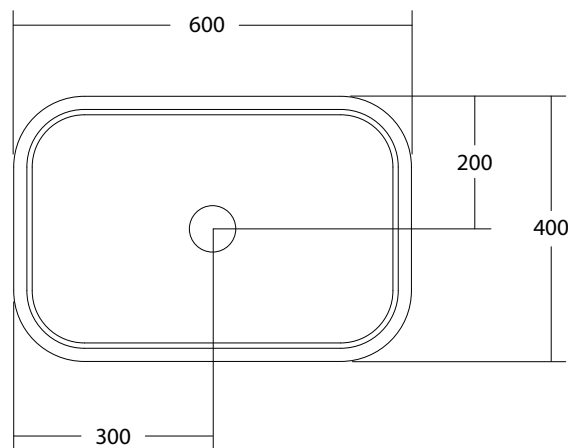

Dimensions: 600mm x 400mm x 135mm

Material: Solid surface

Softskin Available: Yes

Overflow: No

Tap Holes: 0

Waste Size: 32mm

Waste Supplied: Yes - 32/40mm - with chrome pop-up waste (white solid surface cap option available)

Weight: 9.1kg

Bowl Capacity: 17.6L

Dimensions are shown in millimetres. Due to the handcrafted nature of Omvivo products measurements are subject to a +/- 5mm manufacturing tolerance.