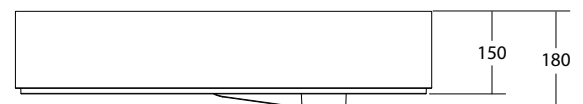

Bowl Capacity:

9.2L

Dimensions are shown in millimetres. Due to the handcrafted nature of Omvivo products measurements are subject to a +/- 5mm manufacturing tolerance.