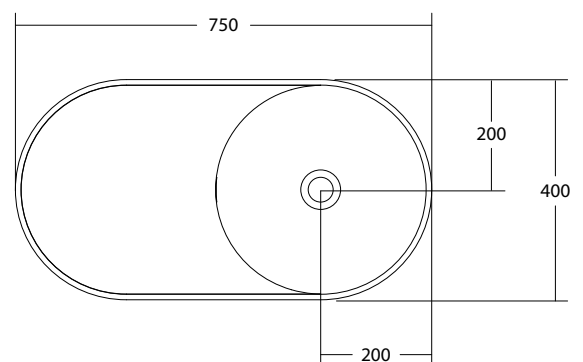

### Dimensions:

750mm x 400mm x 180mm

### Waste Size:

32mm

### Waste Supplied:

Yes - 32/40mm - with chrome pop-up waste  
(white solid surface cap option available)

### Bowl Capacity:

9.2L

Dimensions are shown in millimetres. Due to the handcrafted nature of Omvivo products measurements are subject to a +/- 5mm manufacturing tolerance.