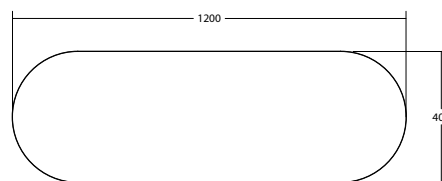

LUNE 1200 CURVED CABINET

Hand made in Australia, the hand crafted 1200 curved vanity features two soft close drawers. This elegant piece of furniture is designed to suit the 1200 double basin or a single offset 550 or 750 basin. The top drawer conceals two storage nooks on either side of the drawer which also provide access to the plumbing.

SPECIFICATIONS

Timber:
Cabinet or Benchtop

Light Oak

Mid Oak

Walnut

Colour Cabinet Finishes:

* not available on curved variety

Safin White

Dimensions: 1200mm x 400mm x 470mm

Material: Cabinet: Timber laminate or 2pac paint

Drawers: Soft close drawer

Waste Supplied: Yes, with a 40mm micro trap

Assembly: Cabinet with mounting bracket

Handle: Brass Stadium

Dimensions are shown in millimetres. Due to the handcrafted nature of Omvivo products measurements are subject to a +/- 5mm manufacturing tolerance.