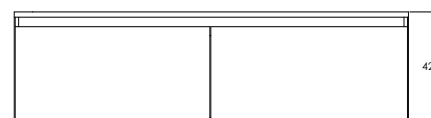

Colour Cabinet Finishes:

* not available on curved variety