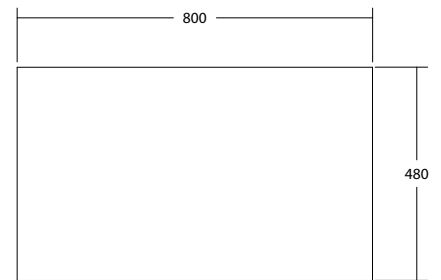

Steel Blue

Fir Green

Silk Grey

Benchtop Solid Surface:

Matt White

Cloud

Aria Carrara

Terrazzo

Dimensions: 800mm x 480mm x 420mm

Material: Cabinet: Timber laminate or 2pac paint

Drawers: Soft close drawer

Waste Supplied: Yes, with a 40mm micro trap

Assembly: Cabinet with mounting bracket

Handle: Bevelled finger pull

Dimensions are shown in millimetres. Due to the handcrafted nature of Omvivo products measurements are subject to a +/- 5mm manufacturing tolerance.