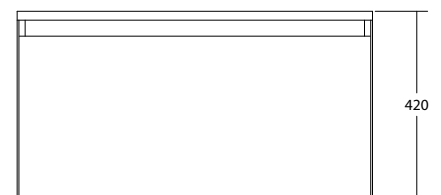

Dimensions: 800mm x 480mm x 420mm

Material: Cabinet: Timber laminate or 2pac paint

Drawers: Soft close drawer

Waste Supplied: Yes, with a 40mm micro trap

Assembly: Cabinet with mounting bracket

Handle: Bevelled finger pull

Dimensions are shown in millimetres. Due to the handcrafted nature of Omvivo products measurements are subject to a +/- 5mm manufacturing tolerance.