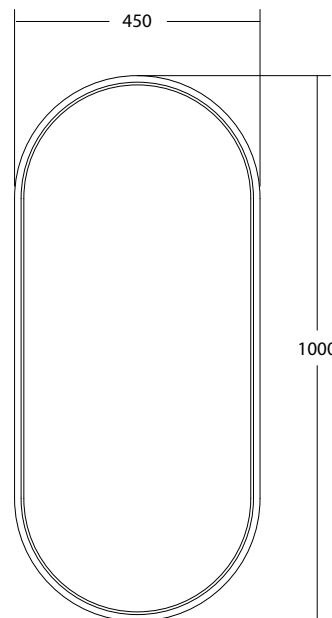

The Lune mirror cabinet is a stunning piece to partner with the Lune basins and furniture collection. Featuring adjustable shelves, soft close door and easy installation. The soft curves and clean lines are at home in any modern bathroom.

SPECIFICATIONS

Cabinet finish:

Safin White

Mirror Frame:

2pac white

Dimensions:

450mm W x 25mm D x 1000mm H

Material:

Mirror is copper free

Assembly:

Easy install mounting bracket

Weight:

10kg

Dimensions are shown in millimetres. Due to the handcrafted nature of Omvivo products measurements are subject to a +/- 5mm manufacturing tolerance.