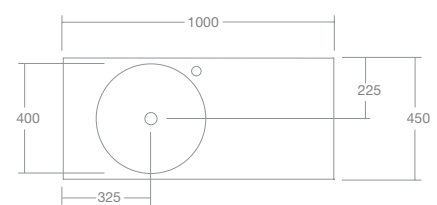

SPECIFICATIONS

Finishes:

Maison Oak (Laminate)    Black Wenge (Laminate)    Midnight Blue (Thermofoil)    White Satin (Thermofoil)

Internal drawer finish:

Grey Linen (Laminate)

Dimensions: W1000mm x D450mm x H500mm

Weight: 55kg (Cabinet only)

Material: Laminate & Thermofoil

Handle options:

Knurled Bar Handle    Brushed Gold    Brushed Nickel    Matt Black    Polished Chrome

Top View - Centre Bowl

Top View - Left Hand Bowl

Front View

----- Cut out for back panel

Dimensions are shown in millimetres. Due to the handcrafted nature of Omvivo products measurements are subject to a +/- 5mm manufacturing tolerance.

**reece** In Australia this product is available exclusively through Reece showrooms.