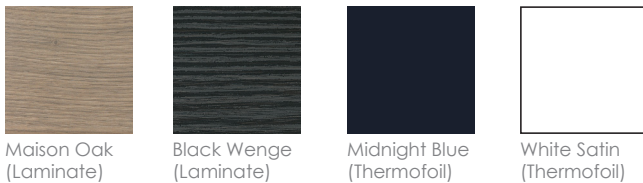

The Neo 1000 cabinet is an exclusive, uncomplicated design to be partnered specifically with the Neo 1000 offset and centred basins. The clean and functional Neo 1000 cabinet will suit a wide variety of environments from traditional to modern spaces.

The Neo 1000 cabinet is designed to be wall mounted and features sleek drawers with soft close mechanisms and an internal adjustable shelf offering ample storage. It is available in four cabinet finishes and has polished chrome, matt black, brushed nickel and brushed gold knurled handles to choose from.

SPECIFICATIONS

Finishes:

Maison Oak (Laminate)    Black Wenge (Laminate)    Midnight Blue (Thermofoil)    White Satin (Thermofoil)

Internal drawer finish:

Grey Linen (Laminate)

Dimensions: W1000mm x D450mm x H500mm