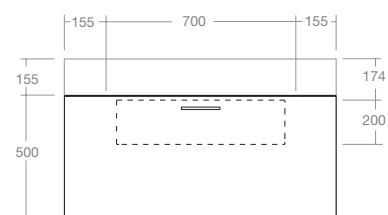

SPECIFICATIONS

Finishes:

Maison Oak (Laminate)    Black Wenge (Laminate)    Midnight Blue (Thermofoil)    White Satin (Thermofoil)

Internal drawer finish:

Grey Linen (Laminate)

Dimensions: W1000mm x D450mm x H500mm

Weight: 55kg (Cabinet only)

Material: Laminate & Thermofoil

Handle options:

Knurled Bar Handle    Brushed Gold    Brushed Nickel    Matt Black    Polished Chrome

Top View - Centre Bowl

Top View - Left Hand Bowl

Front View

----- Cut out for back panel

Dimensions are shown in millimetres. Due to the handcrafted nature of Omvivo products measurements are subject to a +/- 5mm manufacturing tolerance.

**reece** In Australia this product is available exclusively through Reece showrooms.