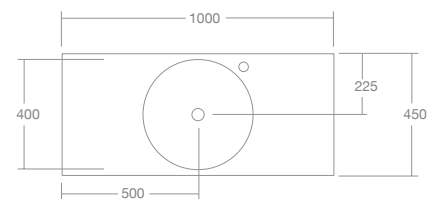

SPECIFICATIONS

Finishes:

Maison Oak (Laminate)    Black Wenge (Laminate)    Midnight Blue (Thermofoil)    White Satin (Thermofoil)

Internal drawer finish:

Grey Linen (Laminate)

Dimensions: W1000mm x D450mm x H500mm

Weight: 55kg (Cabinet only)

Material: Laminate & Thermofoil

Handle options:

Knurled Bar Handle    Brushed Gold    Brushed Nickel    Matt Black    Polished Chrome

Top View - Centre Bowl

Top View - Left Hand Bowl

Front View

----- Cut out for back panel

Dimensions are shown in millimetres. Due to the handcrafted nature of Omvivo products measurements are subject to a +/- 5mm manufacturing tolerance.

**reece** In Australia this product is available exclusively through Reece showrooms.