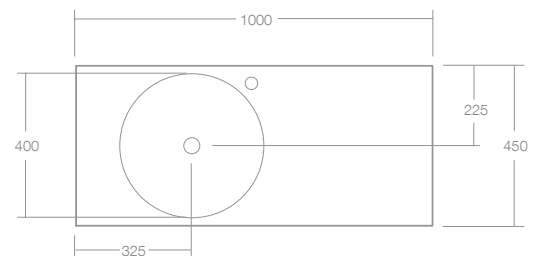

## SPECIFICATIONS

Finishes:

Matt White

Softskin Finish:

Available, refer to Softskin Finishes document

Dimensions:

1000mm x 450mm x 155mm

Material:

Matt Solid Surface

Overflow:

Yes

Orientation:

Left hand bowl or Right hand bowl

Tap Holes:

0 or 1, Right hand tap hole for both orientations

Waste Size:

32mm

Waste Supplied:

Yes - 32/40mm - with chrome pop-up waste, white solid surface cap option available

Weight:

20kg

Bowl Capacity:

8L

Top View

Front View

Dimensions are shown in millimetres. Due to the handcrafted nature of Omvivo products measurements are subject to a +/- 5mm manufacturing tolerance.