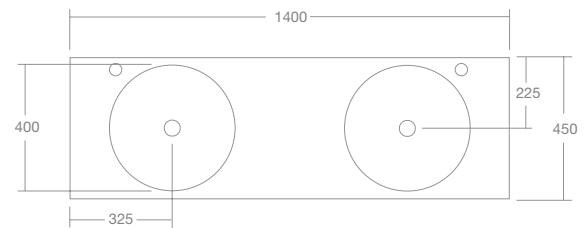

Dimensions: W1400mm x D450mm x H500mm

Weight: 80kg (Cabinet only)

Material: Laminate & Thermofoil

Handle options:

Knurled Bar Handle

Brushed Gold

Brushed Nickel

Matt Black

Polished Chrome

Top View

Front View

----- Cut out for back panel

Dimensions are shown in millimetres. Due to the handcrafted nature of Omvivo products measurements are subject to a +/- 5mm manufacturing tolerance.