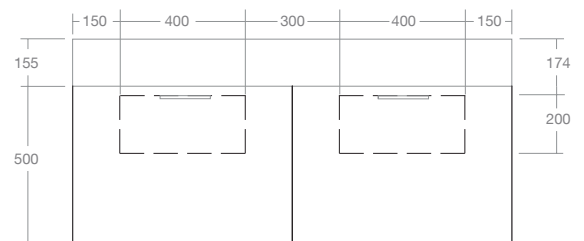

Dimensions: W1400mm x D450mm x H500mm

Weight: 80kg (Cabinet only)

Material: Laminate & Thermofoil

Handle options:

Knurled Bar Handle

Brushed Gold

Brushed Nickel

Matt Black

Polished Chrome

Top View

Front View

----- Cut out for back panel

Dimensions are shown in millimetres. Due to the handcrafted nature of Omvivo products measurements are subject to a +/- 5mm manufacturing tolerance.