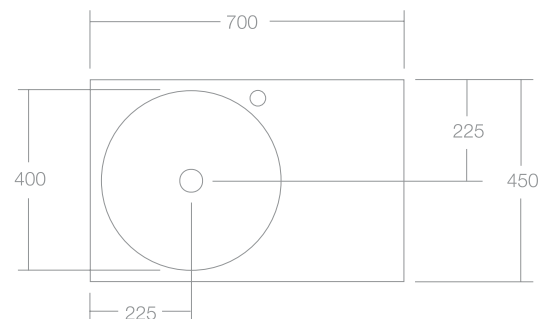

SPECIFICATIONS

Finishes:

Matt White

Softskin Finish:

Available, refer to Softskin Finishes document

Dimensions:

700mm x 450mm x 185mm

Material:

Matt Solid Surface

Overflow:

Yes

Orientation:

Left hand bowl or Right hand bowl

Tap Holes:

0 or 1, Right hand tap hole for both orientations

Waste Size:

32mm

Waste Supplied:

Yes - 32/40mm - with chrome pop-up waste, white solid surface cap option available

Weight:

21kg

Bowl Capacity:

12L

Top View

Front View

Dimensions are shown in millimetres. Due to the handcrafted nature of Omvivo products measurements are subject to a +/- 5mm manufacturing tolerance.