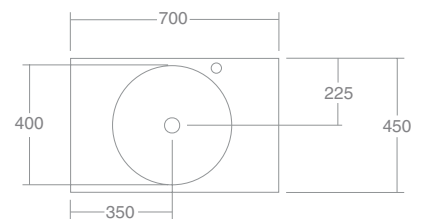

SPECIFICATIONS

Finishes:

Maison Oak (Laminate) Black Wenge (Laminate) Midnight Blue (Thermofoil) White Satin (Thermofoil)

Internal drawer finish:

Grey Linen (Laminate)

Dimensions: W700mm x D450mm x H500mm

Weight: 44kg (Cabinet only)

Material: Laminate & Thermofoil

Handle options:

Knurled Bar Handle Brushed Gold Brushed Nickel Matt Black Polished Chrome

Top View - Centre Bowl

Top View - Left Hand Bowl

Front View

----- Cut out for back panel

Dimensions are shown in millimetres. Due to the handcrafted nature of Omvivo products measurements are subject to a +/- 5mm manufacturing tolerance.

reece In Australia this product is available exclusively through Reece showrooms.