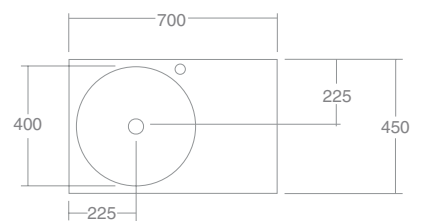

SPECIFICATIONS

Finishes:

Maison Oak (Laminate) Black Wenge (Laminate) Midnight Blue (Thermofoil) White Satin (Thermofoil)

Internal drawer finish:

Grey Linen (Laminate)

Dimensions: W700mm x D450mm x H500mm

Weight: 44kg (Cabinet only)

Material: Laminate & Thermofoil

Handle options:

Knurled Bar Handle Brushed Gold Brushed Nickel Matt Black Polished Chrome

Top View - Centre Bowl

Top View - Left Hand Bowl

Front View

----- Cut out for back panel

Dimensions are shown in millimetres. Due to the handcrafted nature of Omvivo products measurements are subject to a +/- 5mm manufacturing tolerance.

reece In Australia this product is available exclusively through Reece showrooms.