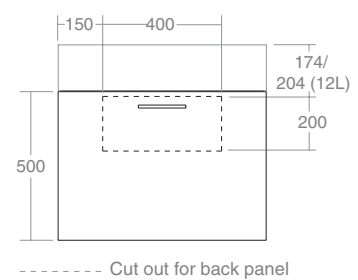

SPECIFICATIONS

Finishes:

Maison Oak (Laminate) Black Wenge (Laminate) Midnight Blue (Thermofoil) White Satin (Thermofoil)

Internal drawer finish:

Grey Linen (Laminate)

Dimensions: W700mm x D450mm x H500mm

Weight: 44kg (Cabinet only)

Material: Laminate & Thermofoil

Handle options:

Knurled Bar Handle Brushed Gold Brushed Nickel Matt Black Polished Chrome

Top View - Centre Bowl

Top View - Left Hand Bowl

Front View

----- Cut out for back panel

Dimensions are shown in millimetres. Due to the handcrafted nature of Omvivo products measurements are subject to a +/- 5mm manufacturing tolerance.

reece In Australia this product is available exclusively through Reece showrooms.