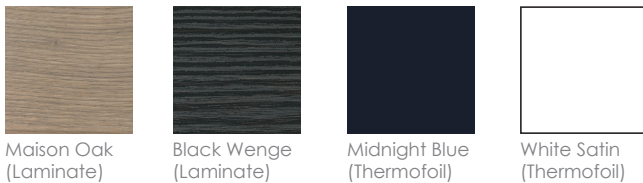

The Neo 700 cabinet is a contemporary design that partners both the Neo 700 and Neo 700 12 litre basins. It gives you a beautiful statement piece, or simply an attractive and practical choice for the modern bathroom.

The Neo 700 cabinet is designed to be wall mounted and features sleek drawers with soft close mechanisms and an internal adjustable shelf offering ample storage. It is available in four high quality cabinet finishes and has polished chrome, matt black, brushed nickel and brushed gold knurled handles to choose from.

SPECIFICATIONS

Finishes:

Maison Oak (Laminate) Black Wenge (Laminate) Midnight Blue (Thermofoil) White Satin (Thermofoil)

Internal drawer finish:

Grey Linen (Laminate)

Dimensions: W700mm x D450mm x H500mm

Weight: 44kg (Cabinet only)

Material: Laminate & Thermofoil

Handle options:

Knurled Bar Handle Brushed Gold Brushed Nickel Matt Black Polished Chrome

Top View - Centre Bowl

Top View - Left Hand Bowl

Front View

----- Cut out for back panel