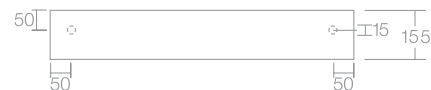

32mm

Waste Supplied:

Yes - 32/40mm - with chrome pop-up waste, white solid surface cap option available

Weight:

16kg

Bowl Capacity:

8L

Top View

Front View

Dimensions are shown in millimetres. Due to the handcrafted nature of Omvivo products measurements are subject to a +/- 5mm manufacturing tolerance.