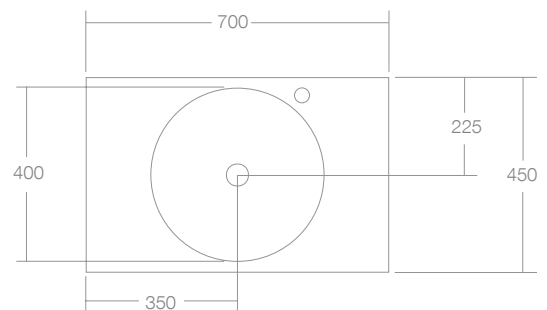

SPECIFICATIONS

Finishes:

Matt White

Softskin Finish:

Available, refer to Softskin Finishes document

Dimensions:

700mm x 450mm x 155mm

Material:

32mm

Waste Supplied:

Yes - 32/40mm - with chrome pop-up waste, white solid surface cap option available

Weight:

16kg

Bowl Capacity:

8L

Top View

Front View

Dimensions are shown in millimetres. Due to the handcrafted nature of Omvivo products measurements are subject to a +/- 5mm manufacturing tolerance.