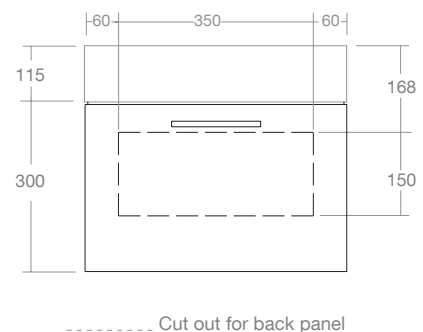

Dimensions: W470mm x D300mm x H300mm

Weight: 21kg (Cabinet only)

Material: Laminate & Thermofoil

Handle options:

Knurled Bar Handle

Brushed Gold

Brushed Nickel

Matt Black

Polished Chrome

Top View

Front View

----- Cut out for back panel

Dimensions are shown in millimetres. Due to the handcrafted nature of Omvivo products measurements are subject to a +/- 5mm manufacturing tolerance.