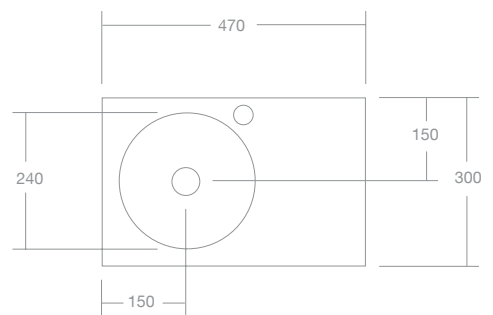

Dimensions: W470mm x D300mm x H300mm

Weight: 21kg (Cabinet only)

Material: Laminate & Thermofoil

Handle options:

Knurled Bar Handle

Brushed Gold

Brushed Nickel

Matt Black

Polished Chrome

Top View

Front View

----- Cut out for back panel

Dimensions are shown in millimetres. Due to the handcrafted nature of Omvivo products measurements are subject to a +/- 5mm manufacturing tolerance.