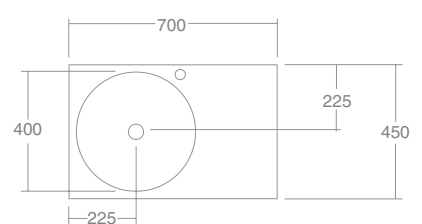

Dimensions: W700mm x D450mm x H350mm

Weight: 34kg (Cabinet only)

Material: Laminate & Thermofoil

Handle options:

Knurled Bar Handle

Brushed Gold

Brushed Nickel

Matt Black

Polished Chrome

Top View - Centre Bowl

Top View - Left Hand Bowl

Front View

----- Cut out for back panel

Dimensions are shown in millimetres. Due to the handcrafted nature of Omvivo products measurements are subject to a +/- 5mm manufacturing tolerance.