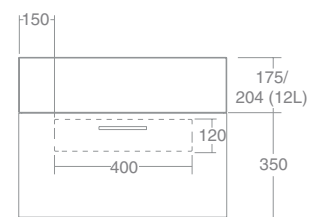

Dimensions: W700mm x D450mm x H350mm

Weight: 34kg (Cabinet only)

Material: Laminate & Thermofoil

Handle options:

Knurled Bar Handle

Brushed Gold

Brushed Nickel

Matt Black

Polished Chrome

Top View - Centre Bowl

Top View - Left Hand Bowl

Front View

----- Cut out for back panel

Dimensions are shown in millimetres. Due to the handcrafted nature of Omvivo products measurements are subject to a +/- 5mm manufacturing tolerance.