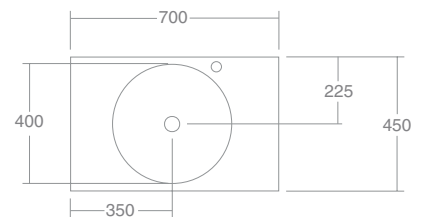

Dimensions: W700mm x D450mm x H350mm

Weight: 34kg (Cabinet only)

Material: Laminate & Thermofoil

Handle options:

Knurled Bar Handle

Brushed Gold

Brushed Nickel

Matt Black

Polished Chrome

Top View - Centre Bowl

Top View - Left Hand Bowl

Front View

----- Cut out for back panel

Dimensions are shown in millimetres. Due to the handcrafted nature of Omvivo products measurements are subject to a +/- 5mm manufacturing tolerance.