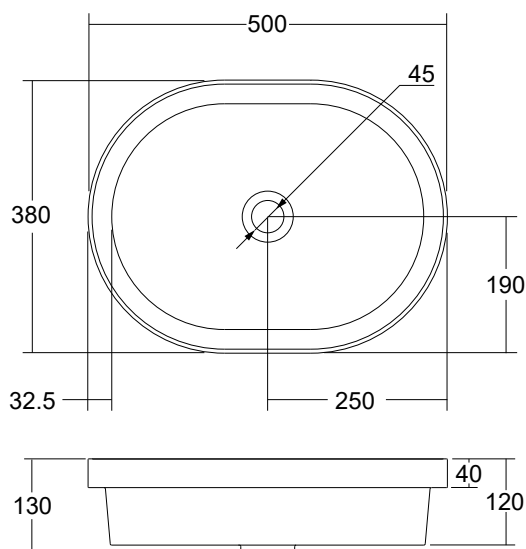

The Pere oval is available for order in solid surface white with a chrome pop-up plug and waste or optional matching solid surface white waste cap. Pere oval can be mounted above counter or semi-inset and is available with Omvivo Softskin finishes. See Pere oval semi-inset basin and Softskin specification sheets for more information.

SPECIFICATIONS

Finishes:

Matt White

Softskin Finish: Available, refer to Softskin Finishes document

Dimensions: 500mm x 380mm x 130mm

Material: Solid surface

Overflow: No

Waste Size: 32mm

Waste Supplied: Yes - 32/40mm - with chrome pop-up waste (white solid surface cap option available)

Weight: 8kg

Bowl Capacity: 11.7L

Dimensions are shown in millimetres. Due to the handcrafted nature of Omvivo products measurements are subject to a +/- 5mm manufacturing tolerance.