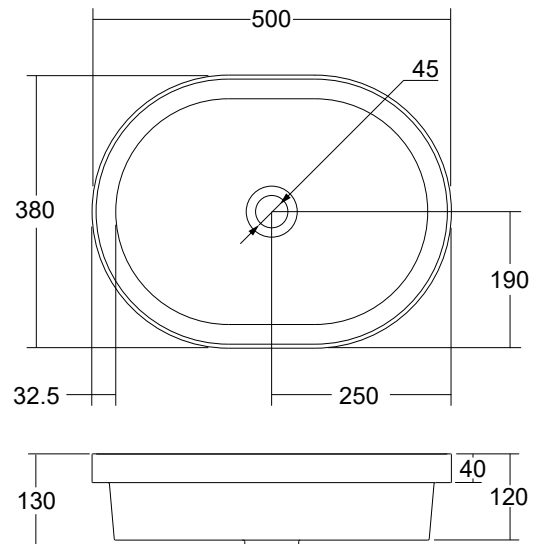

The Pere oval is available for order in solid surface white with a chrome pop-up plug and waste or optional matching solid surface white waste cap. Pere oval can be mounted above counter or semi-inset and is available with Omvivo Softskin finishes. See Pere oval semi-inset basin and Softskin specification sheets for more information.

SPECIFICATIONS

Finishes:

Matt White

Softskin Finish: Available, refer to Softskin Finishes document

Dimensions: 500mm x 380mm x 130mm

Material: Solid surface

Overflow: No

Waste Size: 32mm

Waste Supplied: Yes - 32/40mm - with chrome pop-up waste (white solid surface cap option available)

Weight: 8kg

Bowl Capacity: 11.7L

Dimensions are shown in millimetres. Due to the handcrafted nature of Omvivo products measurements are subject to a +/- 5mm manufacturing tolerance.