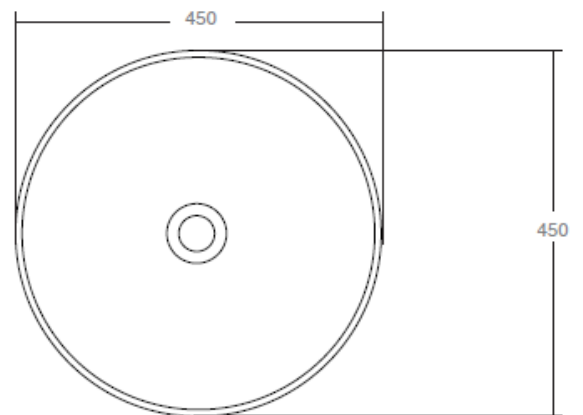

## Dimensions

Width:	450mm
Depth:	450mm
Height:	130mm

## Features

Colour:	White
Material:	Solid Surface
Softskin Available:	Yes
Finish:	Matt
Overflow:	No
Tap Holes:	0
Weight:	6kg
Capacity:	10 litres
Waste Size:	32mm
Waste Supplied:	Yes - 32/40mm with chrome pop up waste (white solid surface cap option available)

Dimensions are shown in millimeters. Due to the handcrafted nature of Omvivo products measurements are subject to a +/- 5mm manufacturing tolerance.