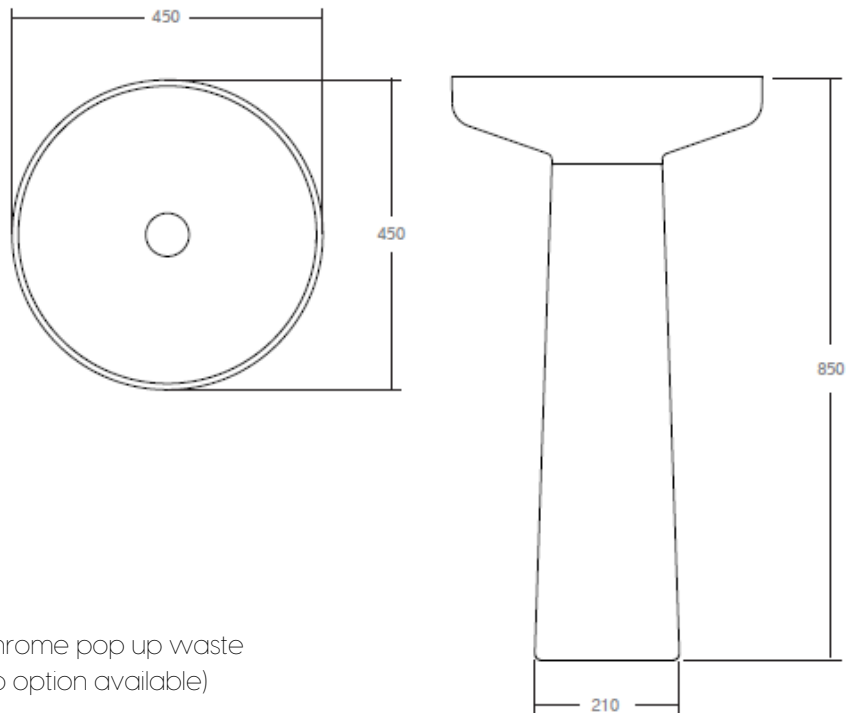

VENICE 450 PEDESTAL

OMVIVO^o

VENICE 450 PEDESTAL

The Venice 450 pedestal basin is an elegant sculptural piece with smooth flowing lines and is the ultimate statement for the classic contemporary bathroom. Manufactured from solid surface it has a smooth matt finish that is exceptionally hard wearing and durable.

It is supplied with a polished chrome pop up plug and waste. In Australia, the Venice collection is available exclusively through Reece Bathrooms.

Dimensions

Width:	450mm
Depth:	450mm
Height:	850mm

Features

Colour:	White
Material:	Solid Surface
Softskin Available:	Yes
Finish:	Matt
Overflow:	No
Tap Holes:	0
Weight:	15kg
Capacity:	18 litres
Waste Size:	10mm
Waste Supplied:	Yes - 32/40mm with chrome pop up waste (white solid surface cap option available)

Dimensions are shown in millimeters. Due to the handcrafted nature of Omvivo products measurements are subject to a +/- 5mm manufacturing tolerance.