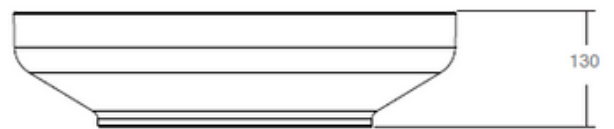

VENICE 500

OMVIVO^o

VENICE 500

The Venice 500 stadium counter-top basin is an elegant sculptural piece with smooth flowing lines and is the ultimate statement for the classic contemporary bathroom. Manufactured from solid surface it has a smooth matt finish that is exceptionally hard wearing and durable.

Dimensions

Width:	500mm
Depth:	350mm
Height:	130mm

Features

Colour:	White
Material:	Solid Surface
Softskin Available:	Yes
Finish:	Matt
Overflow:	No
Tap Holes:	0
Weight:	5kg
Capacity:	11 litres
Waste Size:	32mm
Waste Supplied:	Yes - 32/40mm with chrome pop up waste (white solid surface cap option available)

Dimensions are shown in millimeters. Due to the handcrafted nature of Omvivo products measurements are subject to a +/- 5mm manufacturing tolerance.