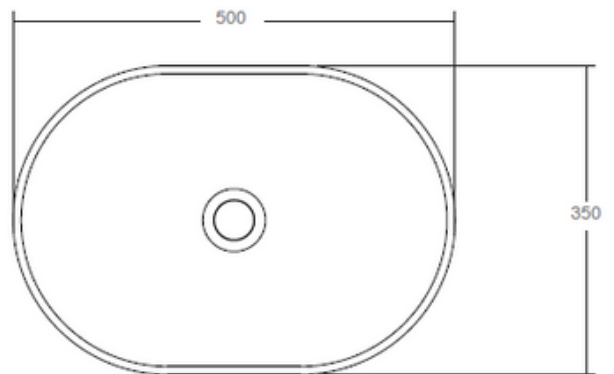

VENICE 500

OMVIVO^o

VENICE 500

The Venice 500 stadium counter-top basin is an elegant sculptural piece with smooth flowing lines and is the ultimate statement for the classic contemporary bathroom. Manufactured from solid surface it has a smooth matt finish that is exceptionally hard wearing and durable.

Dimensions

Width:	500mm
Depth:	350mm
Height:	130mm

Features

Colour:	White
Material:	Solid Surface
Softskin Available:	Yes
Finish:	Matt
Overflow:	No
Tap Holes:	0
Weight:	5kg
Capacity:	11 litres
Waste Size:	32mm
Waste Supplied:	Yes - 32/40mm with chrome pop up waste (white solid surface cap option available)

Dimensions are shown in millimeters. Due to the handcrafted nature of Omvivo products measurements are subject to a +/- 5mm manufacturing tolerance.