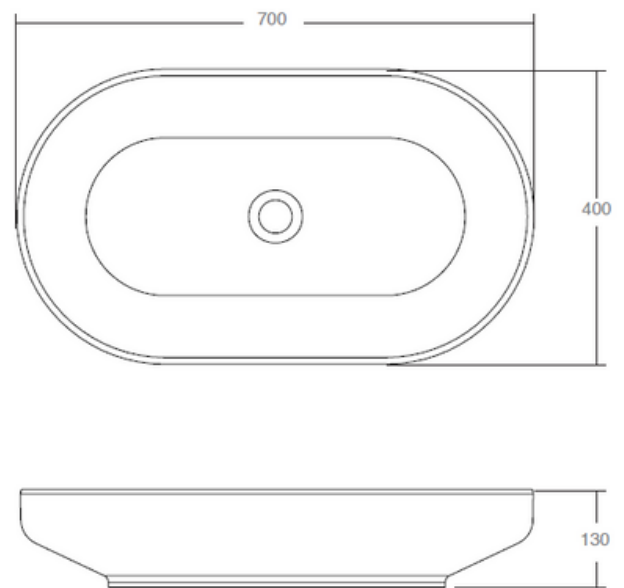

VENICE 700

OMVIVO^o

VENICE 700

The Venice 700 stadium counter-top basin is an elegant sculptural piece with smooth flowing lines and is the ultimate statement for the classic contemporary bathroom. Manufactured from solid surface it has a smooth matt finish that is exceptionally hard wearing and durable.

Venice 700 is designed to be bench mounted and perfectly suit the Venice furniture. It is supplied with a polished chrome pop up plug and waste. In Australia, the Venice collection is available exclusively through Reece Bathrooms.

Dimensions

Width:	700mm
Depth:	400mm
Height:	130mm

Features

Colour:	White
Material:	Solid Surface
Softskin Available:	Yes
Finish:	Matt
Overflow:	No
Tap Holes:	0
Weight:	7.5kg
Capacity:	18 litres
Waste Size:	32mm
Waste Supplied:	Yes - 32/40mm with chrome pop up waste (white solid surface cap option available)

Dimensions are shown in millimeters. Due to the handcrafted nature of Omvivo products measurements are subject to a +/- 5mm manufacturing tolerance.