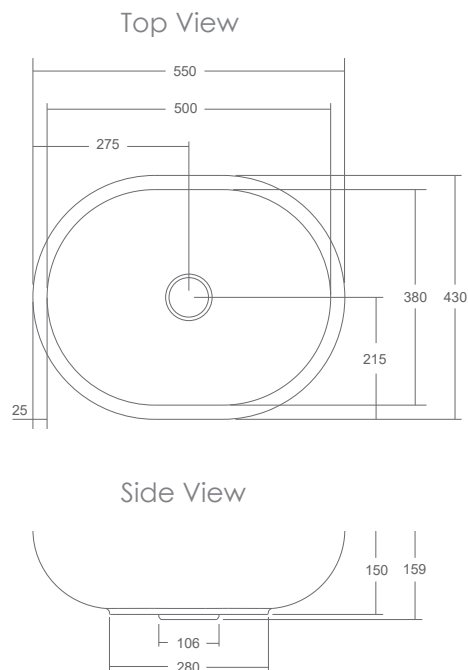

SPECIFICATIONS

Finishes:

Cove Grey

White Haven

Material: Matt Solid surface

Overflow: No

Tap Holes: No

Waste Size: 32mm

Waste Supplied: Yes - 32/40mm with matching solid surface plug

Weight: 12kg

Bowl Capacity: 15L

Dimensions are shown in millimetres. Due to the handcrafted nature of Omvivo products measurements are subject to a +/- 5mm manufacturing tolerance.