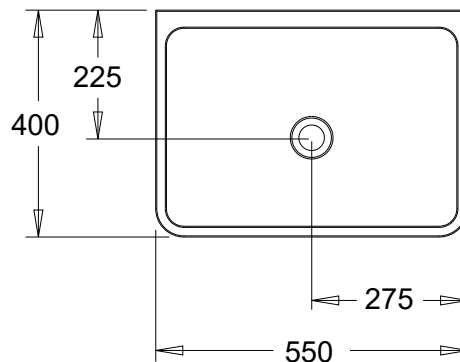

SPECIFICATIONS

Finishes:

Matt White

Softskin Finish: Available, refer to Softskin Finishes document

Dimensions: 550mm x 400mm x 260mm

Material: Matt Solid Surface

Overflow: Yes

Waste Size: 32mm

Waste Supplied: Yes - 32/40mm - with chrome pop-up waste, white solid surface cap option available

Weight: 25kg

Bowl Capacity: 25L

Top View

Front View

Dimensions are shown in millimetres. Due to the handcrafted nature of Omvivo products measurements are subject to a +/- 5mm manufacturing tolerance.