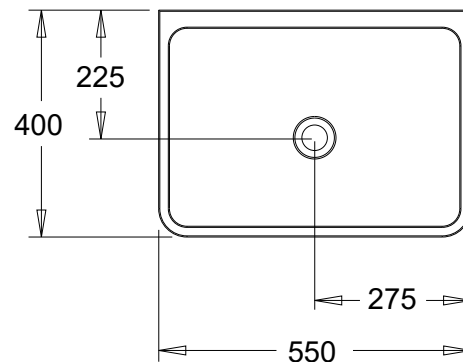

SPECIFICATIONS

Finishes:

Matt White

Softskin Finish: Available, refer to Softskin Finishes document

Dimensions: 550mm x 400mm x 260mm

Material: Matt Solid Surface

Overflow: Yes

Waste Size: 32mm

Waste Supplied: Yes - 32/40mm - with chrome pop-up waste, white solid surface cap option available

Weight: 25kg

Bowl Capacity: 25L

Top View

Front View

Dimensions are shown in millimetres. Due to the handcrafted nature of Omvivo products measurements are subject to a +/- 5mm manufacturing tolerance.