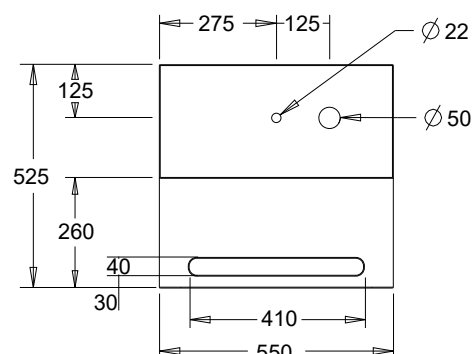

SPECIFICATIONS

Finishes:

Matt White

Softskin Finish: Available, refer to Softskin Finishes document

Dimensions: 550mm x 400mm x 525mm

Material: Matt Solid Surface

Overflow: Yes

Waste Size: 32mm

Waste Supplied: Yes - 32/40mm - with chrome pop-up waste, white solid surface cap option available

Weight: 28kg

Bowl Capacity: 25L

Top View

Front View

Dimensions are shown in millimetres. Due to the handcrafted nature of Omvivo products measurements are subject to a +/- 5mm manufacturing tolerance.