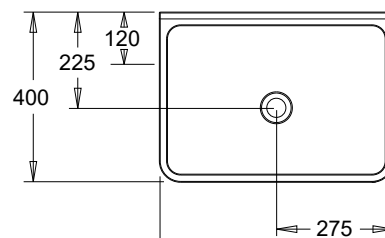

SPECIFICATIONS

Finishes:

Matt White

Softskin Finish: Available, refer to Softskin Finishes document

Dimensions: 550mm x 400mm x 525mm

Material: Matt Solid Surface

Overflow: Yes

Waste Size: 32mm

Waste Supplied: Yes - 32/40mm - with chrome pop-up waste, white solid surface cap option available

Weight: 28kg

Bowl Capacity: 25L

Top View

Front View

Dimensions are shown in millimetres. Due to the handcrafted nature of Omvivo products measurements are subject to a +/- 5mm manufacturing tolerance.