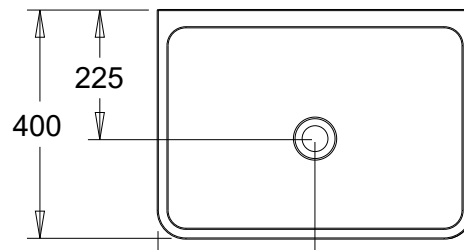

SPECIFICATIONS

Finishes:

Matt White

Softskin Finish: Available, refer to Softskin Finishes document

Dimensions: 550mm x 400mm x 260mm

Material: Matt Solid Surface

Overflow: Yes

Waste Size: 32mm

Waste Supplied: Yes - 32/40mm - with chrome pop-up waste, white solid surface cap option available

Weight: 25kg

Bowl Capacity: 25L

Top View

Front View

Dimensions are shown in millimetres. Due to the handcrafted nature of Omvivo products measurements are subject to a +/- 5mm manufacturing tolerance.