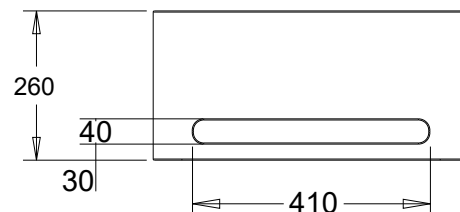

SPECIFICATIONS

Finishes:

Matt White

Softskin Finish: Available, refer to Softskin Finishes document

Dimensions: 550mm x 400mm x 260mm

Material: Matt Solid Surface

Overflow: Yes

Waste Size: 32mm

Waste Supplied: Yes - 32/40mm - with chrome pop-up waste, white solid surface cap option available

Weight: 25kg

Bowl Capacity: 25L

Top View

Front View

Dimensions are shown in millimetres. Due to the handcrafted nature of Omvivo products measurements are subject to a +/- 5mm manufacturing tolerance.