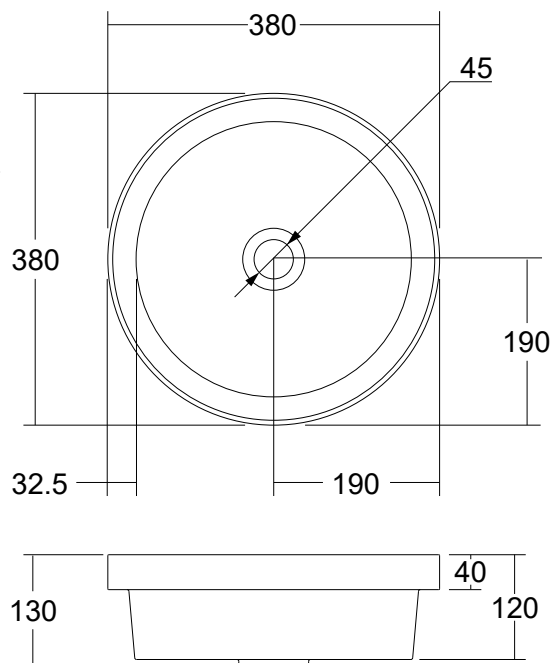

The Pere round is available for order in solid surface white with a chrome pop-up plug and waste or optional matching solid surface white waste cap. Pere round can be mounted above counter or semi-inset and is available with Omvivo Softskin finishes. See Pere round above counter basin and Softskin specification sheets for more information.

SPECIFICATIONS

Finishes:

Matt White

Softskin Finish: Available, refer to Softskin Finishes document

Dimensions: 380mm x 380mm x 130mm

Material: Solid surface

Overflow: No

Waste Size: 32mm

Waste Supplied: Yes - 32/40mm - with chrome pop-up waste (white solid surface cap option available)

Weight: 5.9kg

Bowl Capacity: 7.9L

Dimensions are shown in millimetres. Due to the handcrafted nature of Omvivo products measurements are subject to a +/- 5mm manufacturing tolerance.