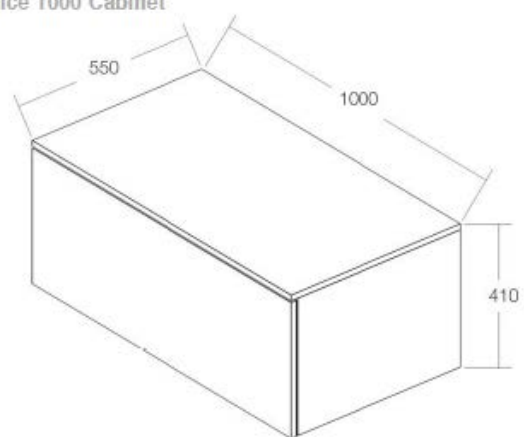

VENICE 750 / 1000 / 1200 / 1500 - CABINET

---

Designed and made in Australia, the Venice cabinets include innovative features and hardware for sturdy and simple installation. Available in three cabinet finishes with Caesar stone or timber style bench tops, the Venice cabinets feature push to open drawers with divider inserts and compact pvc p traps for plumbing.

Venice 750 Cabinet

Venice 1000 Cabinet

Venice 1200 Cabinet

Venice 1500 Cabinet

Dimensions are shown in millimetres. Due to the handcrafted nature of Omvivo products measurements are subject to a +/- 5mm manufacturing tolerance.