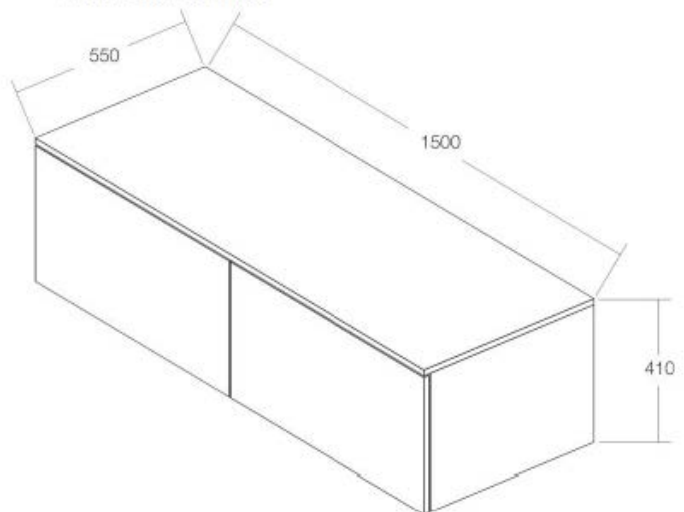

Venice 750 Cabinet

Venice 1000 Cabinet

Venice 1200 Cabinet

Venice 1500 Cabinet

Dimensions are shown in millimetres. Due to the handcrafted nature of Omvivo products measurements are subject to a +/- 5mm manufacturing tolerance.