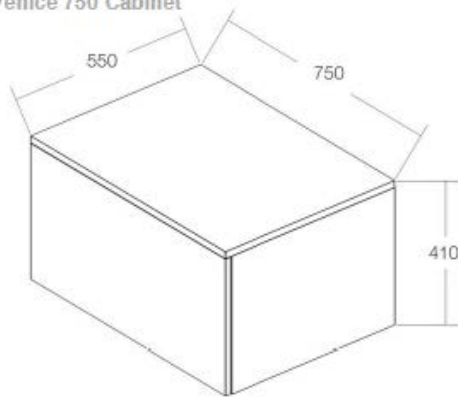

VENICE 750 / 1000 / 1200 / 1500 - CABINET

---

Designed and made in Australia, the Venice cabinets include innovative features and hardware for sturdy and simple installation. Available in three cabinet finishes with Caesar stone or timber style bench tops, the Venice cabinets feature push to open drawers with divider inserts and compact pvc p traps for plumbing.

Venice 750 Cabinet

Venice 1000 Cabinet

Venice 1200 Cabinet

Venice 1500 Cabinet

Dimensions are shown in millimetres. Due to the handcrafted nature of Omvivo products measurements are subject to a +/- 5mm manufacturing tolerance.