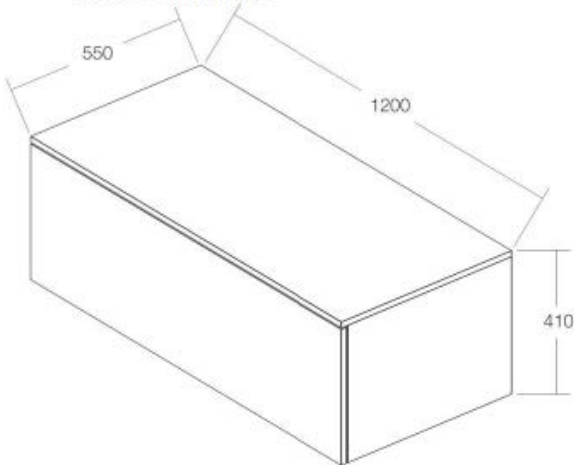

VENICE 750 / 1000 / 1200 / 1500 - CABINET

---

Designed and made in Australia, the Venice cabinets include innovative features and hardware for sturdy and simple installation. Available in three cabinet finishes with Caesar stone or timber style bench tops, the Venice cabinets feature push to open drawers with divider inserts and compact pvc p traps for plumbing.

Venice 750 Cabinet

Venice 1000 Cabinet

Venice 1200 Cabinet

Venice 1500 Cabinet

Dimensions are shown in millimetres. Due to the handcrafted nature of Omvivo products measurements are subject to a +/- 5mm manufacturing tolerance.