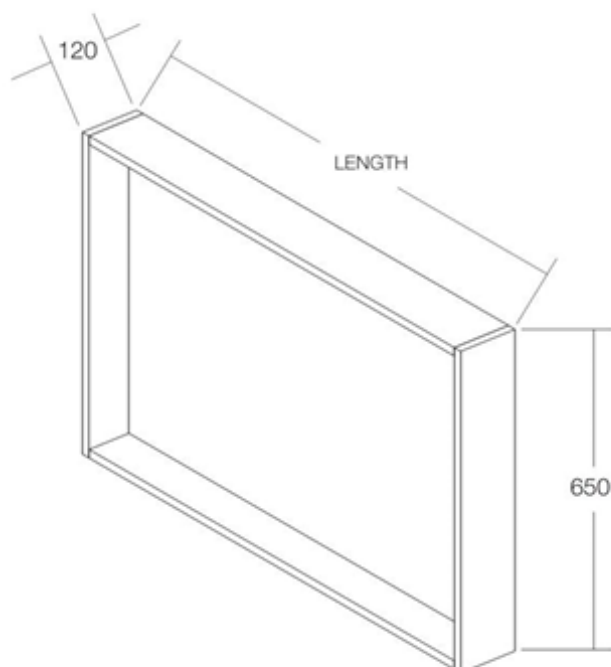

Venice box frame style mirrors are the perfect accessory to finish off the bathroom design. The deep frame of the mirror, available in two timber style finishes, offers additional elegant storage and display space. Venice mirrors are available in a number of sizes to complement the Venice basins and vanities

Venice mirror

Length available -

450

1000

1200

Dimensions are shown in millimetres. Due to the handcrafted nature of Omvivo products measurements are subject to a +/- 5mm manufacturing tolerance.