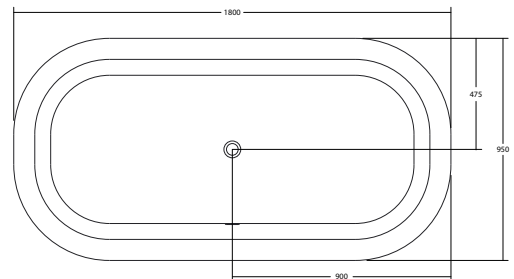

SPECIFICATIONS

Finishes:

Matt White

Softskin Finish:

Available, refer to Softskin Finishes document

Dimensions:

1800 x 950 x 580mm

Material:

Solid surface

Overflow:

Yes

Waste Size:

32mm

Waste Supplied:

Yes

Dimensions are shown in millimetres. Due to the handcrafted nature of Omvivo products measurements are subject to a +/- 5mm manufacturing tolerance.