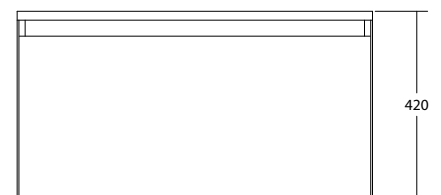

Dimensions: 800mm x 480mm x 420mm

Material: Cabinet: Timber laminate or 2pac paint

Drawers: Soft close drawer

Assembly: Cabinet with mounting bracket

Handle: Bevelled finger pull

Dimensions are shown in millimetres. Due to the handcrafted nature of Omvivo products measurements are subject to a +/- 5mm manufacturing tolerance.