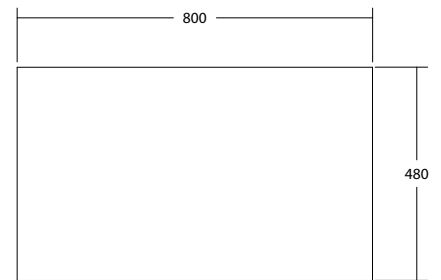

Steel Blue

Fir Green

Silk Grey

Benchtop Solid Surface:

Matt White

Cloud

Aria Carrara

Terrazzo

Dimensions: 800mm x 480mm x 420mm

Material: Cabinet: Timber laminate or 2pac paint

Drawers: Soft close drawer

Assembly: Cabinet with mounting bracket

Handle: Bevelled finger pull

Dimensions are shown in millimetres. Due to the handcrafted nature of Omvivo products measurements are subject to a +/- 5mm manufacturing tolerance.