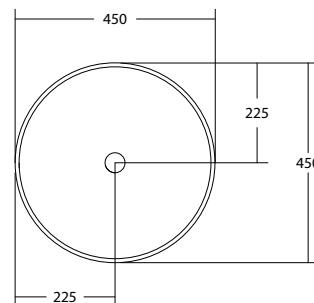

In Australia, the Venice collection is available exclusively through Reece Bathrooms.

SPECIFICATIONS

Finishes:

Matt White

Softskin Finish: Available, refer to Softskin Finishes document

Dimensions: 450mm x 450mm x 850mm

Material: Solid surface

Overflow: No

Waste Size: 32mm

Waste Supplied: Yes - 32/40mm
With solid surface plug and pop-up waste

Weight: 15kg

Bowl Capacity: 10L

Dimensions are shown in millimetres. Due to the handcrafted nature of Omvivo products measurements are subject to a +/- 5mm manufacturing tolerance.