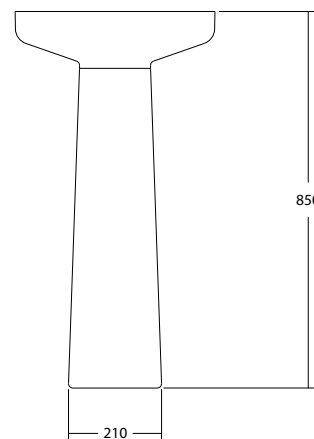

In Australia, the Venice collection is available exclusively through Reece Bathrooms.

SPECIFICATIONS

Finishes:

Matt White

Softskin Finish: Available, refer to Softskin Finishes document

Dimensions: 450mm x 450mm x 850mm

Material: Solid surface

Overflow: No

Waste Size: 32mm

Waste Supplied: Yes - 32/40mm
With solid surface plug and pop-up waste

Weight: 15kg

Bowl Capacity: 10L

Dimensions are shown in millimetres. Due to the handcrafted nature of Omvivo products measurements are subject to a +/- 5mm manufacturing tolerance.