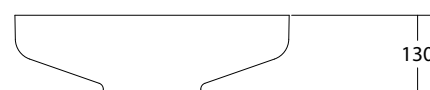

The Venice 450 round counter-top basin is an elegant sculptural piece with smooth flowing lines and is the ultimate statement for the classic contemporary bathroom. Manufactured from solid surface it has a smooth matt finish that is exceptionally hard wearing and durable. Venice 450 is designed to be bench mounted and perfectly suit the Venice furniture. It is supplied with a matching solid surface pop up plug and waste.

In Australia, the Venice collection is available exclusively through Reece Bathrooms.

SPECIFICATIONS

Finishes:	 Matt White
Softskin Finish:	Available, refer to Softskin Finishes document
Dimensions:	450mm x 450mm x 130mm
Material:	Solid surface
Overflow:	No
Waste Size:	32mm
Waste Supplied:	Yes - 32/40mm With solid surface plug and pop-up waste
Weight:	6kg
Bowl Capacity:	10L

Dimensions are shown in millimetres. Due to the handcrafted nature of Omvivo products measurements are subject to a +/- 5mm manufacturing tolerance.