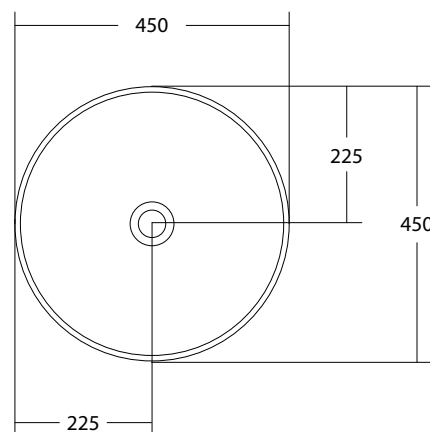

The Venice 450 round counter-top basin is an elegant sculptural piece with smooth flowing lines and is the ultimate statement for the classic contemporary bathroom. Manufactured from solid surface it has a smooth matt finish that is exceptionally hard wearing and durable. Venice 450 is designed to be bench mounted and perfectly suit the Venice furniture. It is supplied with a matching solid surface pop up plug and waste.

In Australia, the Venice collection is available exclusively through Reece Bathrooms.

SPECIFICATIONS

Finishes:	 Matt White
Softskin Finish:	Available, refer to Softskin Finishes document
Dimensions:	450mm x 450mm x 130mm
Material:	Solid surface
Overflow:	No
Waste Size:	32mm
Waste Supplied:	Yes - 32/40mm With solid surface plug and pop-up waste
Weight:	6kg
Bowl Capacity:	10L

Dimensions are shown in millimetres. Due to the handcrafted nature of Omvivo products measurements are subject to a +/- 5mm manufacturing tolerance.