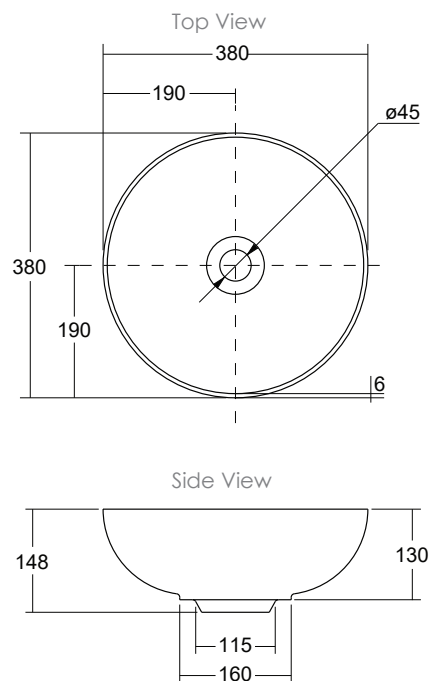

The moulded solid surface has smooth matt finish with a refined thin edge. The Villa thin edge is available in 380mm round and 485mm oval basins.

Each Villa basin is supplied with a matching Cove Grey or White Haven solid surface pop up plug and waste.

SPECIFICATIONS

Finishes:

Cove Grey

White Haven

- Material: Matt Solid surface
- Overflow: No
- Tap Holes: No
- Waste Size: 32mm
- Waste Supplied: Yes - 32/40mm with matching solid surface plug
- Weight: 5.2kg
- Bowl Capacity: 8.1L

Dimensions are shown in millimetres. Due to the handcrafted nature of Omvivo products measurements are subject to a +/- 5mm manufacturing tolerance.

In Australia this product is available exclusively through Reece showrooms.