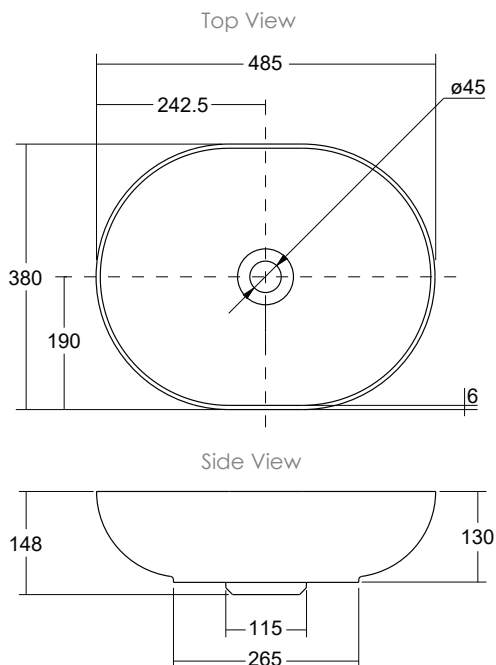

The moulded solid surface has smooth matt finish with a refined thin edge. The Villa thin edge is available in 380mm round and 485mm oval basins.

Each Villa basin is supplied with a matching Cove Grey or White Haven solid surface pop up plug and waste.

SPECIFICATIONS

Finishes:

Cove Grey

White Haven

- Material: Matt Solid surface
- Overflow: No
- Tap Holes: No
- Waste Size: 32mm
- Waste Supplied: Yes - 32/40mm with matching solid surface plug
- Weight: 6.9kg
- Bowl Capacity: 11.4L

Dimensions are shown in millimetres. Due to the handcrafted nature of Omvivo products measurements are subject to a +/- 5mm manufacturing tolerance.

In Australia this product is available exclusively through Reece showrooms.