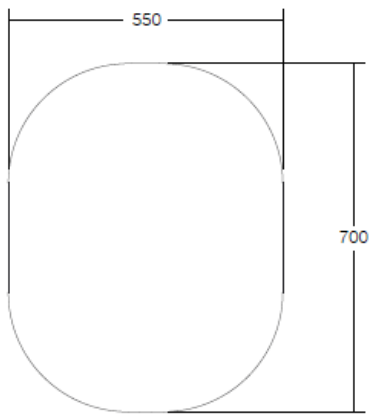

The Lilli mirror is designed to complement the Lilli 400 and 550 basins as well as the Lilli bath, although it can also be used to enhance other contemporary environments. The Lilli mirror is a frameless design and follows the curves of the Lilli basins and bath, making the Lilli range a complete bathroom suite that is contemporary and sophisticated.

SPECIFICATIONS

Dimensions: 500 x 700mm

Dimensions are shown in millimetres. Due to the handcrafted nature of Omvivo products measurements are subject to a +/- 5mm manufacturing tolerance.