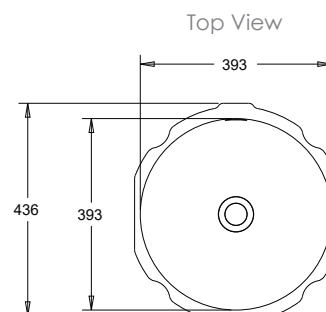

Tap Holes:

No

Waste Size:

32mm

Waste Supplied:

Yes - 32/40mm
with chrome pop-up waste
(white solid surface cap option available)

Weight:

5.5kg

Bowl Capacity:

8L

Top View

Side View

Dimensions are shown in millimetres. Due to the handcrafted nature of Omvivo products measurements are subject to a +/- 5mm manufacturing tolerance.

Smooth Square

SPECIFICATIONS

Finishes:

- Material: Matt Solid surface
- Overflow: Yes
- Tap Holes: No
- Waste Size: 32mm
- Waste Supplied: Yes - 32/40mm with chrome pop-up waste (white solid surface cap option available)
- Weight: 4.6kg
- Bowl Capacity: 6L

Rectangle

SPECIFICATIONS

Finishes:

- Material: Matt Solid surface
- Overflow: Yes
- Tap Holes: No
- Waste Size: 32mm
- Waste Supplied: Yes - 32/40mm with chrome pop-up waste (white solid surface cap option available)
- Weight: 7.7kg
- Bowl Capacity: 10L