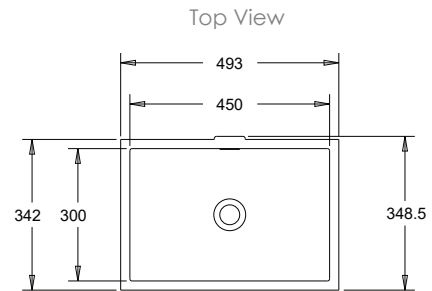

Bowl Capacity:

8L

Top View

Side View

Dimensions are shown in millimetres. Due to the handcrafted nature of Omvivo products measurements are subject to a +/- 5mm manufacturing tolerance.

Smooth Square

SPECIFICATIONS

Finishes:

- Material: Matt Solid surface
- Overflow: Yes
- Tap Holes: No
- Waste Size: 32mm
- Waste Supplied: Yes - 32/40mm with chrome pop-up waste (white solid surface cap option available)
- Weight: 4.6kg
- Bowl Capacity: 6L

Rectangle

SPECIFICATIONS

Finishes:

- Material: Matt Solid surface
- Overflow: Yes
- Tap Holes: No
- Waste Size: 32mm
- Waste Supplied: Yes - 32/40mm with chrome pop-up waste (white solid surface cap option available)
- Weight: 7.7kg
- Bowl Capacity: 10L

Stadium

SPECIFICATIONS

Finishes:

- Material: Matt Solid surface
- Overflow: Yes
- Tap Holes: No
- Waste Size: 32mm
- Waste Supplied: Yes - 32/40mm with chrome pop-up waste (white solid surface cap option available)
- Weight: 6.7kg
- Bowl Capacity: 9L