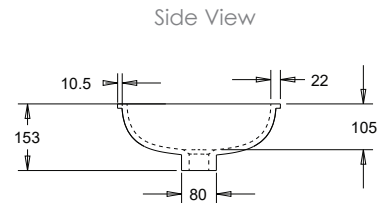

Bowl Capacity:

8L

Top View

Side View

Dimensions are shown in millimetres. Due to the handcrafted nature of Omvivo products measurements are subject to a +/- 5mm manufacturing tolerance.

Smooth Square

SPECIFICATIONS

Finishes:

- Material: Matt Solid surface
- Overflow: Yes
- Tap Holes: No
- Waste Size: 32mm
- Waste Supplied: Yes - 32/40mm with chrome pop-up waste (white solid surface cap option available)
- Weight: 4.6kg
- Bowl Capacity: 6L

Rectangle

SPECIFICATIONS

Finishes:

- Material: Matt Solid surface
- Overflow: Yes
- Tap Holes: No
- Waste Size: 32mm
- Waste Supplied: Yes - 32/40mm with chrome pop-up waste (white solid surface cap option available)
- Weight: 7.7kg
- Bowl Capacity: 10L

Stadium

SPECIFICATIONS

Finishes:

- Material: Matt Solid surface
- Overflow: Yes
- Tap Holes: No
- Waste Size: 32mm
- Waste Supplied: Yes - 32/40mm with chrome pop-up waste (white solid surface cap option available)
- Weight: 6.7kg
- Bowl Capacity: 9L