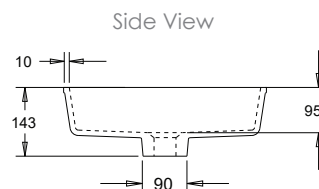

Tap Holes:

No

Waste Size:

32mm

Waste Supplied:

Yes - 32/40mm
with chrome pop-up waste
(white solid surface cap option available)

Weight:

5.5kg

Bowl Capacity:

8L

Top View

Side View

Dimensions are shown in millimetres. Due to the handcrafted nature of Omvivo products measurements are subject to a +/- 5mm manufacturing tolerance.

Smooth Square

SPECIFICATIONS

Finishes:

- Material: Matt Solid surface
- Overflow: Yes
- Tap Holes: No
- Waste Size: 32mm
- Waste Supplied: Yes - 32/40mm with chrome pop-up waste (white solid surface cap option available)
- Weight: 4.6kg
- Bowl Capacity: 6L

Rectangle

SPECIFICATIONS

Finishes:

- Material: Matt Solid surface
- Overflow: Yes
- Tap Holes: No
- Waste Size: 32mm
- Waste Supplied: Yes - 32/40mm with chrome pop-up waste (white solid surface cap option available)
- Weight: 7.7kg
- Bowl Capacity: 10L