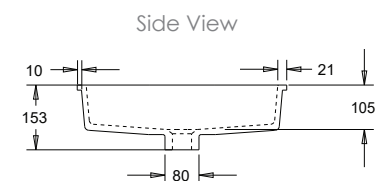

Finishes:

- Material: Matt Solid surface
- Overflow: Yes
- Tap Holes: No
- Waste Size: 32mm
- Waste Supplied: Yes - 32/40mm with chrome pop-up waste (white solid surface cap option available)
- Weight: 4.6kg
- Bowl Capacity: 6L

Rectangle

SPECIFICATIONS

Finishes:

- Material: Matt Solid surface
- Overflow: Yes
- Tap Holes: No
- Waste Size: 32mm
- Waste Supplied: Yes - 32/40mm with chrome pop-up waste (white solid surface cap option available)
- Weight: 7.7kg
- Bowl Capacity: 10L

Stadium

SPECIFICATIONS

Finishes:

- Material: Matt Solid surface
- Overflow: Yes
- Tap Holes: No
- Waste Size: 32mm
- Waste Supplied: Yes - 32/40mm with chrome pop-up waste (white solid surface cap option available)
- Weight: 6.7kg
- Bowl Capacity: 9L

Dimensions are shown in millimetres. Due to the handcrafted nature of Omvivo products measurements are subject to a +/- 5mm manufacturing tolerance.

Cabinet selection:

Undermount basins can be paired with a Ritmo vanity, in centred, offset left/right or double basin configurations. Please refer to the table below for sizes of vanities and bowl configurations.