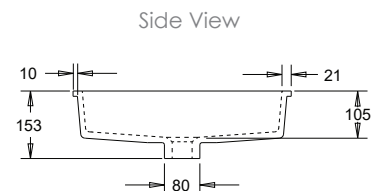

Bowl Capacity:

8L

Top View

Side View

Dimensions are shown in millimetres. Due to the handcrafted nature of Omvivo products measurements are subject to a +/- 5mm manufacturing tolerance.

Smooth Square

SPECIFICATIONS

Finishes:

- Material: Matt Solid surface
- Overflow: Yes
- Tap Holes: No
- Waste Size: 32mm
- Waste Supplied: Yes - 32/40mm with chrome pop-up waste (white solid surface cap option available)
- Weight: 4.6kg
- Bowl Capacity: 6L

Rectangle

SPECIFICATIONS

Finishes:

- Material: Matt Solid surface
- Overflow: Yes
- Tap Holes: No
- Waste Size: 32mm
- Waste Supplied: Yes - 32/40mm with chrome pop-up waste (white solid surface cap option available)
- Weight: 7.7kg
- Bowl Capacity: 10L

Stadium

SPECIFICATIONS

Finishes:

- Material: Matt Solid surface
- Overflow: Yes
- Tap Holes: No
- Waste Size: 32mm
- Waste Supplied: Yes - 32/40mm with chrome pop-up waste (white solid surface cap option available)
- Weight: 6.7kg
- Bowl Capacity: 9L