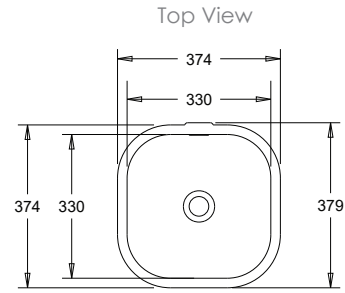

Tap Holes:

No

Waste Size:

32mm

Waste Supplied:

Yes - 32/40mm
with chrome pop-up waste
(white solid surface cap option available)

Weight:

5.5kg

Bowl Capacity:

8L

Top View

Side View

Dimensions are shown in millimetres. Due to the handcrafted nature of Omvivo products measurements are subject to a +/- 5mm manufacturing tolerance.

Smooth Square

SPECIFICATIONS

Finishes:

- Material: Matt Solid surface
- Overflow: Yes
- Tap Holes: No
- Waste Size: 32mm
- Waste Supplied: Yes - 32/40mm with chrome pop-up waste (white solid surface cap option available)
- Weight: 4.6kg
- Bowl Capacity: 6L

Rectangle

SPECIFICATIONS

Finishes:

- Material: Matt Solid surface
- Overflow: Yes
- Tap Holes: No
- Waste Size: 32mm
- Waste Supplied: Yes - 32/40mm with chrome pop-up waste (white solid surface cap option available)
- Weight: 7.7kg
- Bowl Capacity: 10L