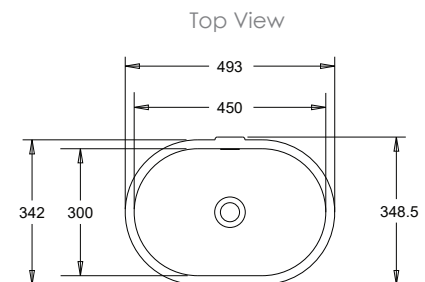

Bowl Capacity:

8L

Top View

Side View

Dimensions are shown in millimetres. Due to the handcrafted nature of Omvivo products measurements are subject to a +/- 5mm manufacturing tolerance.

Smooth Square

SPECIFICATIONS

Finishes:

- Material: Matt Solid surface
- Overflow: Yes
- Tap Holes: No
- Waste Size: 32mm
- Waste Supplied: Yes - 32/40mm with chrome pop-up waste (white solid surface cap option available)
- Weight: 4.6kg
- Bowl Capacity: 6L

Rectangle

SPECIFICATIONS

Finishes:

- Material: Matt Solid surface
- Overflow: Yes
- Tap Holes: No
- Waste Size: 32mm
- Waste Supplied: Yes - 32/40mm with chrome pop-up waste (white solid surface cap option available)
- Weight: 7.7kg
- Bowl Capacity: 10L

Stadium

SPECIFICATIONS

Finishes:

- Material: Matt Solid surface
- Overflow: Yes
- Tap Holes: No
- Waste Size: 32mm
- Waste Supplied: Yes - 32/40mm with chrome pop-up waste (white solid surface cap option available)
- Weight: 6.7kg
- Bowl Capacity: 9L