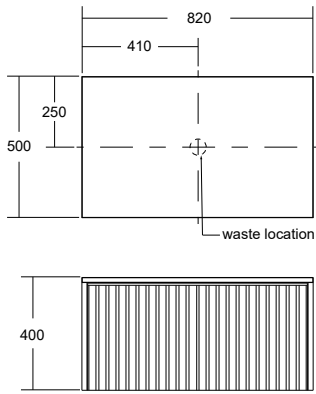

SPECIFICATIONS

Configurations:	820 & 1000 cabinets have 1x soft close drawers: 1200 & 1600 cabinets have 2x soft close drawers
Drawer Material:	Thermofoil and Timber Laminate on HMR Green rate - Level A' high Moisture Resistant E0 MDF
Bench-top Material:	Timber Laminate or Solid Surface
Handle Finish:	Matt Black Powdercoat
Installation Method:	Wall hung with steel support brackets (included)
Weights*:	820 - 32kg, 1000 - 39kg, 1200 - 48kg, 1600 - 64kg *Weight is for timber laminate cabinet and laminate bench top

Ritmo 820

Ritmo 1000

Ritmo 1200

Ritmo 1600

* Height indicated on the drawing is for the cabinet with a timber bench top. The height with solid surface bench top is 394mm.

Dimensions are shown in millimetres. Due to the handcrafted nature of Omvivo products measurements are subject to a +/- 5mm manufacturing tolerance.