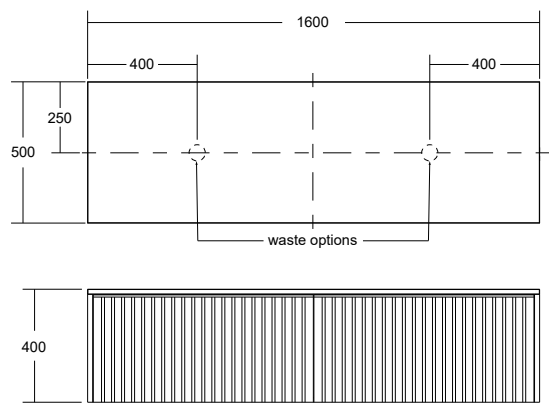

SPECIFICATIONS

Configurations:	820 & 1000 cabinets have 1x soft close drawers: 1200 & 1600 cabinets have 2x soft close drawers
Drawer Material:	Thermofoil and Timber Laminate on HMR Green rate - Level A' high Moisture Resistant E0 MDF
Bench-top Material:	Timber Laminate or Solid Surface
Handle Finish:	Matt Black Powdercoat
Installation Method:	Wall hung with steel support brackets (included)
Weights*:	820 - 32kg, 1000 - 39kg, 1200 - 48kg, 1600 - 64kg *Weight is for timber laminate cabinet and laminate bench top

Ritmo 820

Ritmo 1000

Ritmo 1200

Ritmo 1600

* Height indicated on the drawing is for the cabinet with a timber bench top. The height with solid surface bench top is 394mm.

Dimensions are shown in millimetres. Due to the handcrafted nature of Omvivo products measurements are subject to a +/- 5mm manufacturing tolerance.