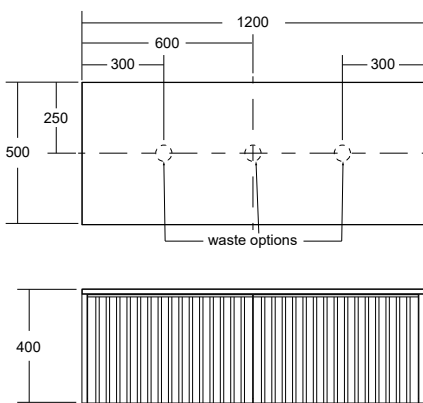

SPECIFICATIONS

Configurations:	820 & 1000 cabinets have 1x soft close drawers: 1200 & 1600 cabinets have 2x soft close drawers
Drawer Material:	Thermofoil and Timber Laminate on HMR Green rate - Level A' high Moisture Resistant E0 MDF
Bench-top Material:	Timber Laminate or Solid Surface
Handle Finish:	Matt Black Powdercoat
Installation Method:	Wall hung with steel support brackets (included)
Weights*:	820 - 32kg, 1000 - 39kg, 1200 - 48kg, 1600 - 64kg *Weight is for timber laminate cabinet and laminate bench top

Ritmo 820

Ritmo 1000

Ritmo 1200

Ritmo 1600

* Height indicated on the drawing is for the cabinet with a timber bench top. The height with solid surface bench top is 394mm.

Dimensions are shown in millimetres. Due to the handcrafted nature of Omvivo products measurements are subject to a +/- 5mm manufacturing tolerance.