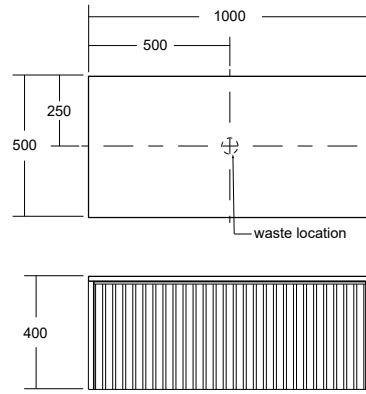

SPECIFICATIONS

Configurations:	820 & 1000 cabinets have 1x soft close drawers: 1200 & 1600 cabinets have 2x soft close drawers
Drawer Material:	Thermofoil and Timber Laminate on HMR Green rate - Level A' high Moisture Resistant E0 MDF
Bench-top Material:	Timber Laminate or Solid Surface
Handle Finish:	Matt Black Powdercoat
Installation Method:	Wall hung with steel support brackets (included)
Weights*:	820 - 32kg, 1000 - 39kg, 1200 - 48kg, 1600 - 64kg *Weight is for timber laminate cabinet and laminate bench top

Ritmo 820

Ritmo 1000

Ritmo 1200

Ritmo 1600

* Height indicated on the drawing is for the cabinet with a timber bench top. The height with solid surface bench top is 394mm.

Dimensions are shown in millimetres. Due to the handcrafted nature of Omvivo products measurements are subject to a +/- 5mm manufacturing tolerance.