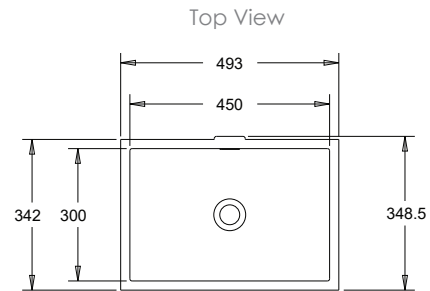

Smooth Square

SPECIFICATIONS

Finishes:

White

- Material: Matt Solid surface
- Overflow: Yes
- Tap Holes: No
- Waste Size: 32mm
- Waste Supplied: Yes - 32/40mm with chrome pop-up waste (white solid surface cap option available)
- Weight: 4.6kg
- Bowl Capacity: 6L

Rectangle

SPECIFICATIONS

Finishes:

White

- Material: Matt Solid surface
- Overflow: Yes
- Tap Holes: No
- Waste Size: 32mm
- Waste Supplied: Yes - 32/40mm with chrome pop-up waste (white solid surface cap option available)
- Weight: 7.7kg
- Bowl Capacity: 10L

Stadium

SPECIFICATIONS

Finishes:

White

- Material: Matt Solid surface
- Overflow: Yes
- Tap Holes: No
- Waste Size: 32mm
- Waste Supplied: Yes - 32/40mm with chrome pop-up waste (white solid surface cap option available)
- Weight: 6.7kg
- Bowl Capacity: 9L

Dimensions are shown in millimetres. Due to the handcrafted nature of Omvivo products measurements are subject to a +/- 5mm manufacturing tolerance.

Cabinet selection:

Undermount basins can be paired with a Ritmo vanity, in centred, offset left/right or double basin configurations. Please refer to the table below for sizes of vanities and bowl configurations.