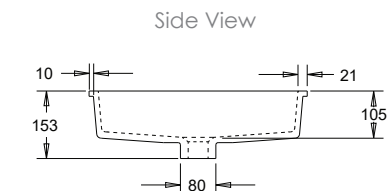

Smooth Square

SPECIFICATIONS

Finishes:

White

- Material: Matt Solid surface
- Overflow: Yes
- Tap Holes: No
- Waste Size: 32mm
- Waste Supplied: Yes - 32/40mm with chrome pop-up waste (white solid surface cap option available)
- Weight: 4.6kg
- Bowl Capacity: 6L

Rectangle

SPECIFICATIONS

Finishes:

White

- Material: Matt Solid surface
- Overflow: Yes
- Tap Holes: No
- Waste Size: 32mm
- Waste Supplied: Yes - 32/40mm with chrome pop-up waste (white solid surface cap option available)
- Weight: 7.7kg
- Bowl Capacity: 10L

Stadium

SPECIFICATIONS

Finishes:

White

- Material: Matt Solid surface
- Overflow: Yes
- Tap Holes: No
- Waste Size: 32mm
- Waste Supplied: Yes - 32/40mm with chrome pop-up waste (white solid surface cap option available)
- Weight: 6.7kg
- Bowl Capacity: 9L

Dimensions are shown in millimetres. Due to the handcrafted nature of Omvivo products measurements are subject to a +/- 5mm manufacturing tolerance.

Cabinet selection:

Undermount basins can be paired with a Ritmo vanity, in centred, offset left/right or double basin configurations. Please refer to the table below for sizes of vanities and bowl configurations.