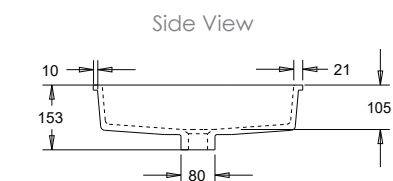

Smooth Square

SPECIFICATIONS

Finishes:

White

- Material: Matt Solid surface
- Overflow: Yes
- Tap Holes: No
- Waste Size: 32mm
- Waste Supplied: Yes - 32/40mm with chrome pop-up waste (white solid surface cap option available)
- Weight: 4.6kg
- Bowl Capacity: 6L

Rectangle

SPECIFICATIONS

Finishes:

White

- Material: Matt Solid surface
- Overflow: Yes
- Tap Holes: No
- Waste Size: 32mm
- Waste Supplied: Yes - 32/40mm with chrome pop-up waste (white solid surface cap option available)
- Weight: 7.7kg
- Bowl Capacity: 10L

Stadium

SPECIFICATIONS

Finishes:

White

- Material: Matt Solid surface
- Overflow: Yes
- Tap Holes: No
- Waste Size: 32mm
- Waste Supplied: Yes - 32/40mm with chrome pop-up waste (white solid surface cap option available)
- Weight: 6.7kg
- Bowl Capacity: 9L

Dimensions are shown in millimetres. Due to the handcrafted nature of Omvivo products measurements are subject to a +/- 5mm manufacturing tolerance.

Cabinet selection:

Undermount basins can be paired with a Ritmo vanity, in centred, offset left/right or double basin configurations. Please refer to the table below for sizes of vanities and bowl configurations.