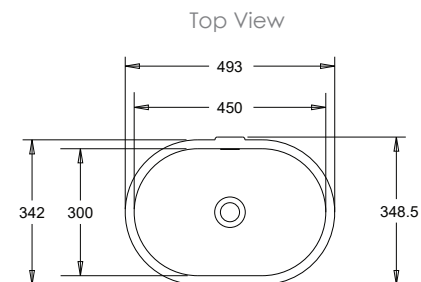

Smooth Square

SPECIFICATIONS

Finishes:

White

- Material: Matt Solid surface
- Overflow: Yes
- Tap Holes: No
- Waste Size: 32mm
- Waste Supplied: Yes - 32/40mm with chrome pop-up waste (white solid surface cap option available)
- Weight: 4.6kg
- Bowl Capacity: 6L

Rectangle

SPECIFICATIONS

Finishes:

White

- Material: Matt Solid surface
- Overflow: Yes
- Tap Holes: No
- Waste Size: 32mm
- Waste Supplied: Yes - 32/40mm with chrome pop-up waste (white solid surface cap option available)
- Weight: 7.7kg
- Bowl Capacity: 10L

Stadium

SPECIFICATIONS

Finishes:

White

- Material: Matt Solid surface
- Overflow: Yes
- Tap Holes: No
- Waste Size: 32mm
- Waste Supplied: Yes - 32/40mm with chrome pop-up waste (white solid surface cap option available)
- Weight: 6.7kg
- Bowl Capacity: 9L

Dimensions are shown in millimetres. Due to the handcrafted nature of Omvivo products measurements are subject to a +/- 5mm manufacturing tolerance.

Cabinet selection:

Undermount basins can be paired with a Ritmo vanity, in centred, offset left/right or double basin configurations. Please refer to the table below for sizes of vanities and bowl configurations.