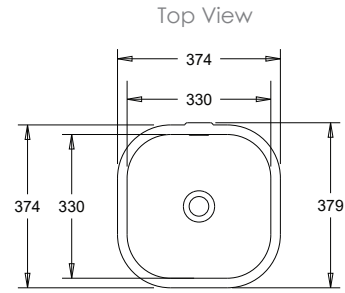

Round

SPECIFICATIONS

Finishes:

Material:	Matt Solid surface
Overflow:	Yes
Tap Holes:	No
Waste Size:	32mm
Waste Supplied:	Yes - 32/40mm with chrome pop-up waste (white solid surface cap option available)
Weight:	5.5kg
Bowl Capacity:	8L

Smooth Square

SPECIFICATIONS

Finishes:

White

- Material: Matt Solid surface
- Overflow: Yes
- Tap Holes: No
- Waste Size: 32mm
- Waste Supplied: Yes - 32/40mm with chrome pop-up waste (white solid surface cap option available)
- Weight: 4.6kg
- Bowl Capacity: 6L

Rectangle

SPECIFICATIONS

Finishes:

White

- Material: Matt Solid surface
- Overflow: Yes
- Tap Holes: No
- Waste Size: 32mm
- Waste Supplied: Yes - 32/40mm with chrome pop-up waste (white solid surface cap option available)
- Weight: 7.7kg
- Bowl Capacity: 10L

Stadium

SPECIFICATIONS

Finishes:

White

- Material: Matt Solid surface
- Overflow: Yes
- Tap Holes: No
- Waste Size: 32mm
- Waste Supplied: Yes - 32/40mm with chrome pop-up waste (white solid surface cap option available)
- Weight: 6.7kg
- Bowl Capacity: 9L