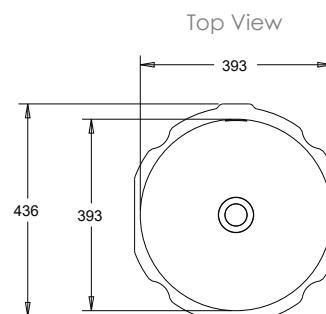

Round

SPECIFICATIONS

Finishes:

Material:	Matt Solid surface
Overflow:	Yes
Tap Holes:	No
Waste Size:	32mm
Waste Supplied:	Yes - 32/40mm with chrome pop-up waste (white solid surface cap option available)
Weight:	5.5kg
Bowl Capacity:	8L

Smooth Square

SPECIFICATIONS

Finishes:

White

- Material: Matt Solid surface
- Overflow: Yes
- Tap Holes: No
- Waste Size: 32mm
- Waste Supplied: Yes - 32/40mm with chrome pop-up waste (white solid surface cap option available)
- Weight: 4.6kg
- Bowl Capacity: 6L

Rectangle

SPECIFICATIONS

Finishes:

White

- Material: Matt Solid surface
- Overflow: Yes
- Tap Holes: No
- Waste Size: 32mm
- Waste Supplied: Yes - 32/40mm with chrome pop-up waste (white solid surface cap option available)
- Weight: 7.7kg
- Bowl Capacity: 10L

Stadium

SPECIFICATIONS

Finishes:

White

- Material: Matt Solid surface
- Overflow: Yes
- Tap Holes: No
- Waste Size: 32mm
- Waste Supplied: Yes - 32/40mm with chrome pop-up waste (white solid surface cap option available)
- Weight: 6.7kg
- Bowl Capacity: 9L