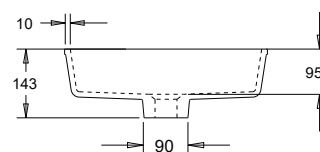

Side View

Sub Undermount Features

- Matt White
- Overflow
- Includes chrome plug and waste

Dimensions are shown in millimetres. Due to the handcrafted nature of Omvivo products measurements are subject to a +/- 5mm manufacturing tolerance.