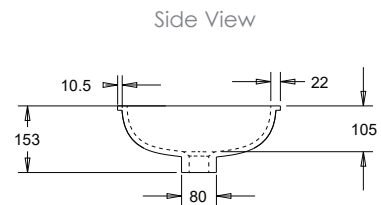

Round

SPECIFICATIONS

Finishes:

Material:	Matt Solid surface
Overflow:	Yes
Tap Holes:	No
Waste Size:	32mm
Waste Supplied:	Yes - 32/40mm with chrome pop-up waste (white solid surface cap option available)
Weight:	5.5kg
Bowl Capacity:	8L

Smooth Square

SPECIFICATIONS

Finishes:

White

- Material: Matt Solid surface
- Overflow: Yes
- Tap Holes: No
- Waste Size: 32mm
- Waste Supplied: Yes - 32/40mm with chrome pop-up waste (white solid surface cap option available)
- Weight: 4.6kg
- Bowl Capacity: 6L

Rectangle

SPECIFICATIONS

Finishes:

White

- Material: Matt Solid surface
- Overflow: Yes
- Tap Holes: No
- Waste Size: 32mm
- Waste Supplied: Yes - 32/40mm with chrome pop-up waste (white solid surface cap option available)
- Weight: 7.7kg
- Bowl Capacity: 10L

Stadium

SPECIFICATIONS

Finishes:

White

- Material: Matt Solid surface
- Overflow: Yes
- Tap Holes: No
- Waste Size: 32mm
- Waste Supplied: Yes - 32/40mm with chrome pop-up waste (white solid surface cap option available)
- Weight: 6.7kg
- Bowl Capacity: 9L